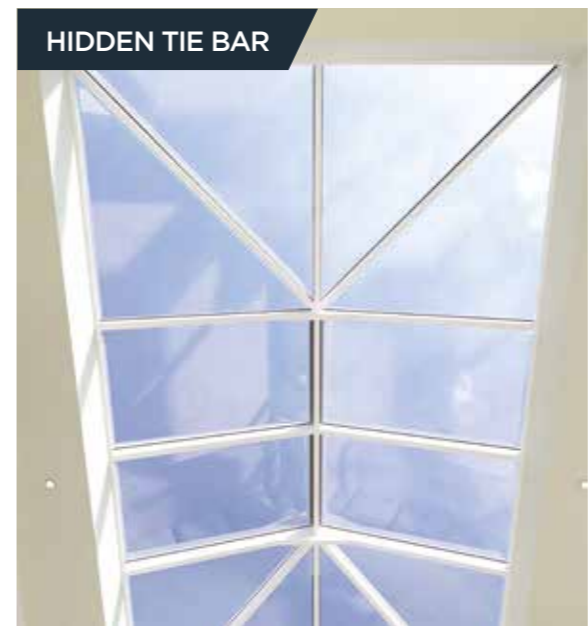

HIDDEN TIE BAR