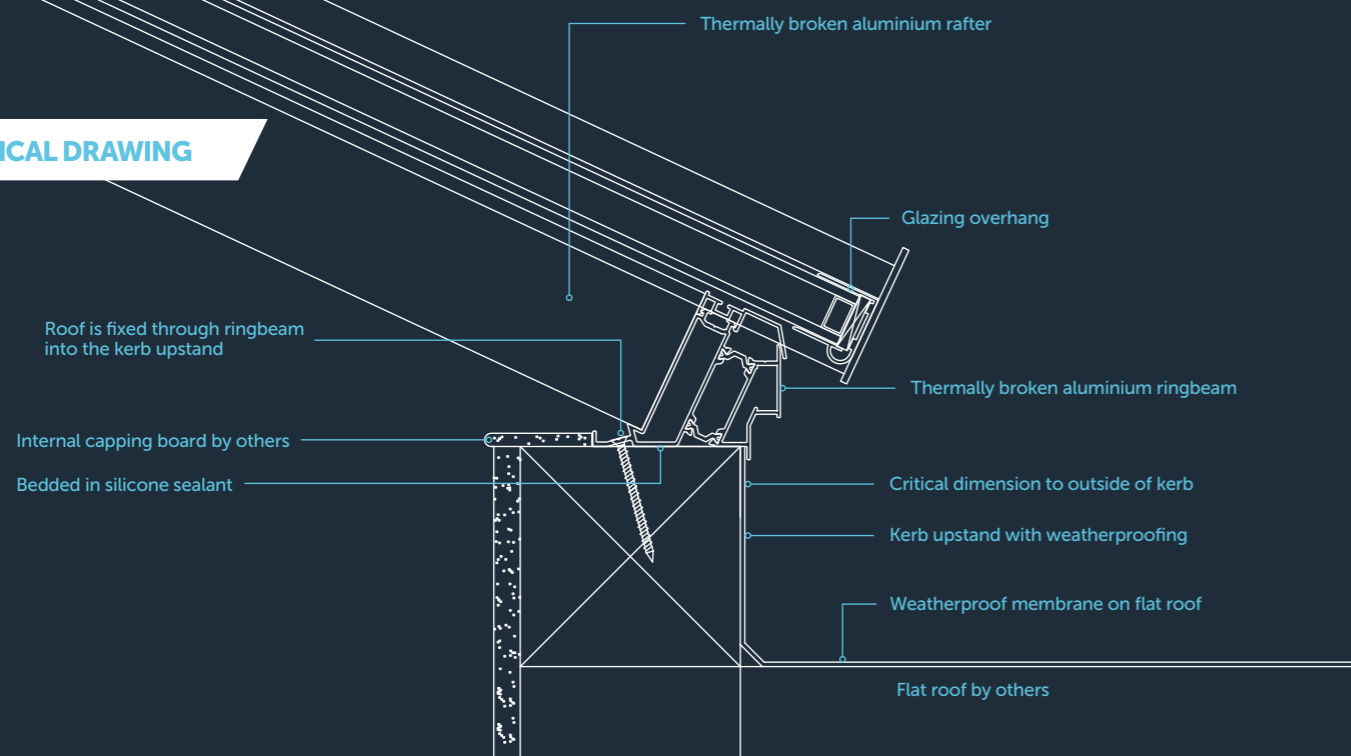

The combination of good design and precision engineering means that Atlas roofs can be fitted in almost every conceivable setting.

TECHNICAL DRAWING

IT'S ALL IN THE DETAIL

ROOF VENTS

Designed to integrate.