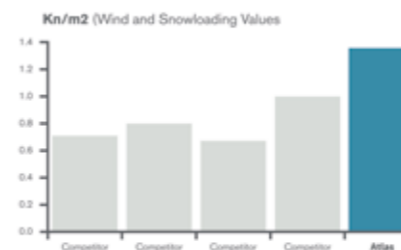

CHOOSE AN ATLAS ROOF AND BENEFIT FROM SUPREME STRENGTH:

- Ability to withstand 33% greater 'live loads' such as snow or wind than other roofs
- Larger span roofs are reinforced internally meaning no unsightly 'bolster bars'
- Peace of mind with the investment in a roof you can admire for many years