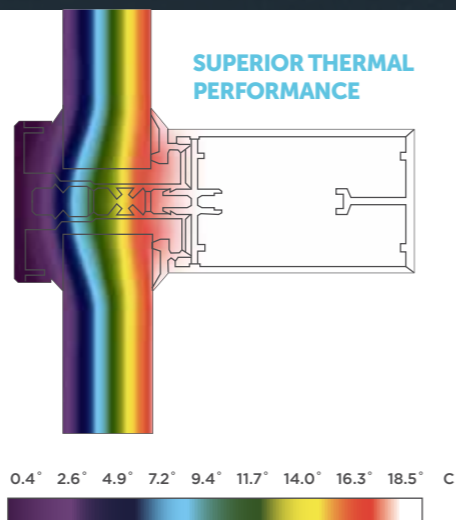

COOLER IN SUMMER WARMER IN WINTER

Why compromise excellent double or triple glazing performance? Choose the best insulated rafters in the industry with Atlas roof profile*.

The Atlas rafter is twice as thermally efficient as its nearest competitor. Upgrade to triple glazing to be 3 times as efficient.

Overall U Value can be as low as 0.7 when triple glazed or 1.2 when double glazed.

Units incorporate argon gas, a safe and inert gas that improves insulation, and warm edge spacer bar technology that reduces 'cold spots' and condensation, avoiding formation of unsightly mould while improving thermal insulation.

A combination of low emissivity inner glass and argon gas filling means the Atlas solar control glass gives twice the insulation of ordinary double glazing, which reduces energy costs and keeps your conservatory warmer in winter.

TWICE AS EFFICIENT

U Values of Rafters of Leading Manufacturers