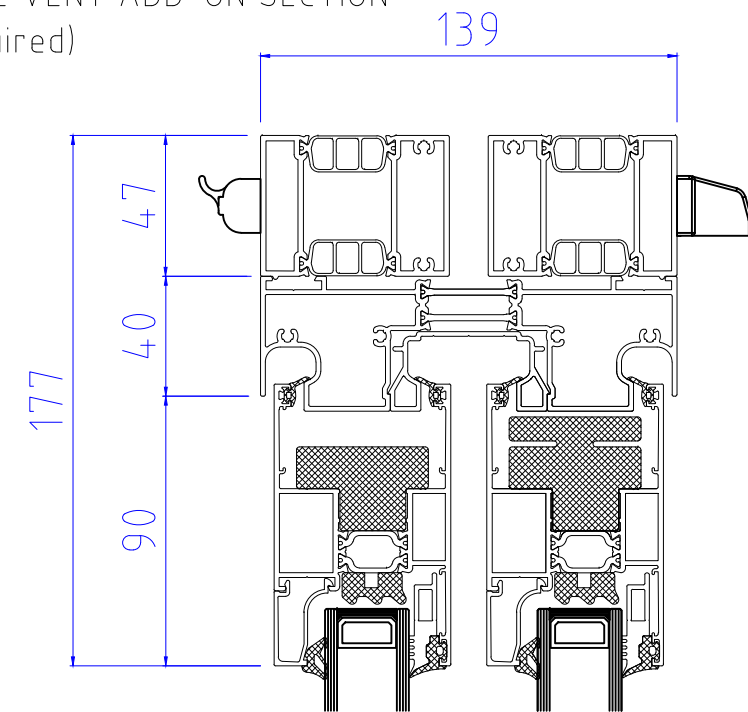

TRICKLE VENT ADD-ON SECTION
(If Required)