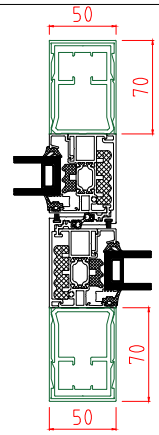

69mm Interlock  
39 x 37mm Externally  
|IXX: 86.35

69mm Interlock  
39 x 37mm Internally  
|IXX: 86.35

69mm Interlock  
39 x 37mm Externally & Internally  
|IXX: 116.20

50mm Interlock  
50 x 70mm Externally  
|IXX: 160.90

50mm Interlock  
50 x 70mm Internally  
|IXX: 160.90

50mm Interlock  
50 x 70mm Internally & Externally  
|IXX: 257.50

CP130LS Interlock Options

|IXX: 63.46

|IXX: 48.94

|IXX: 54.00

×× 98mm Interlock must be used on meeting stiles where a handle is mounted  
×× Use of 50mm and 69mm Interlocks dependent on door size/height

69mm Interlock  
35 x 60mm Externally & Internally  
|IXX: 221.76

98mm Interlock  
39 x 37mm Externally  
|IXX: 96.145

98mm Interlock  
39 x 37mm Internally  
|IXX: 96.145

98mm Interlock  
39 x 37mm Externally & Internally  
|IXX: 128.84

50mm Interlock  
50 x 30mm Externally  
|IXX: 86.50

50mm Interlock  
50 x 30mm Internally  
|IXX: 86.50

50mm Interlock  
50 x 30mm Internally & Externally  
|IXX: 86.50

Full Height External Pull Handles  
××Applicable to OXXO and XXXX Doors Only