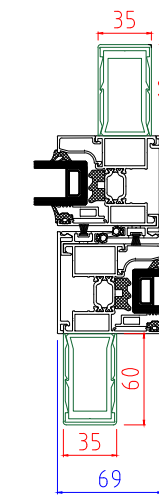

CP130LS Reinforcement Options

××Unable to use internal reinforcement where on meeting stiles where a handle is mounted

69mm Interlock  
35 x 60mm Externally  
|IXX: 141.77

69mm Interlock  
35 x 60mm Internally  
|IXX: 141.77

69mm Interlock  
35 x 60mm Externally & Internally  
|IXX: 221.76

98mm Interlock  
39 x 37mm Externally  
|IXX: 96.145

98mm Interlock  
39 x 37mm Internally  
|IXX: 96.145

98mm Interlock  
39 x 37mm Externally & Internally  
|IXX: 128.84

50mm Interlock  
50 x 30mm Externally  
|IXX: 86.50

50mm Interlock  
50 x 30mm Internally  
|IXX: 86.50

50mm Interlock  
50 x 30mm Internally & Externally  
|IXX: 86.50

Full Height External Pull Handles  
××Applicable to OXXO and XXXX Doors Only

98mm Interlock  
35 x 60mm Externally  
|IXX: 163.61

98mm Interlock  
35 x 60mm Internally  
|IXX: 163.61

98mm Interlock  
39 x 37mm Externally & Internally  
|IXX: 186.31

50mm Interlock  
50 x 50mm Externally  
|IXX: 113.00