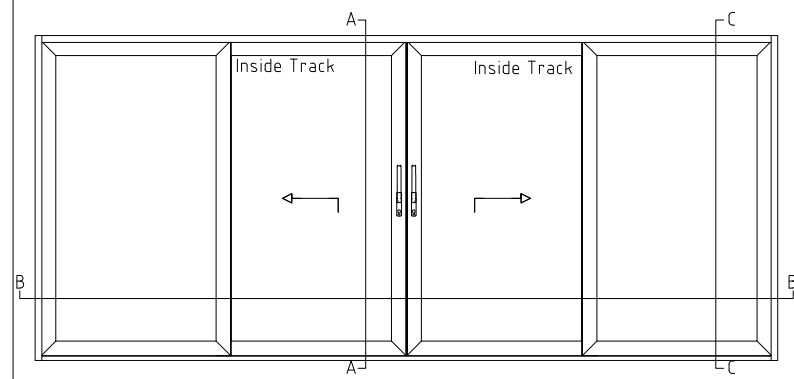

SECTION A-A