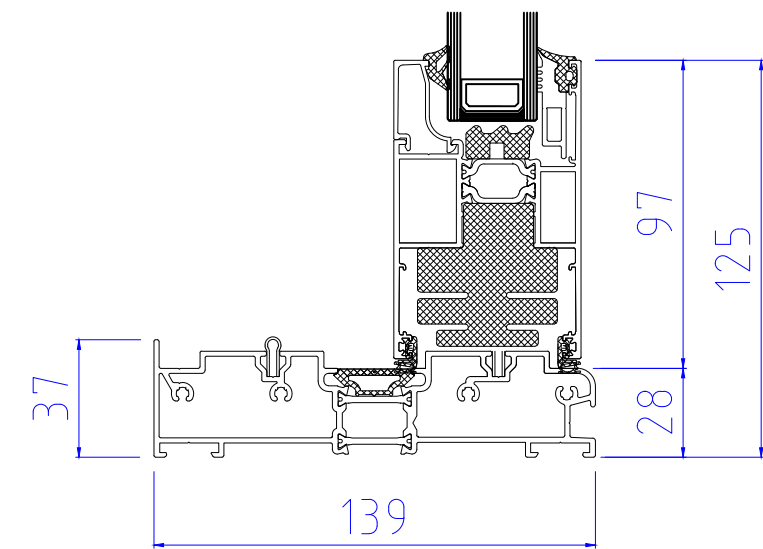

TRICKLE VENT ADD-ON SECTION
(If Required)

Reynaers CP130LS Lift/Slide Door
2 Track System / OXX0 XXXX

www.exetertradealuminium.co.uk
sales@exetertradealuminium.co.uk

01392 537070 | 06-10-22