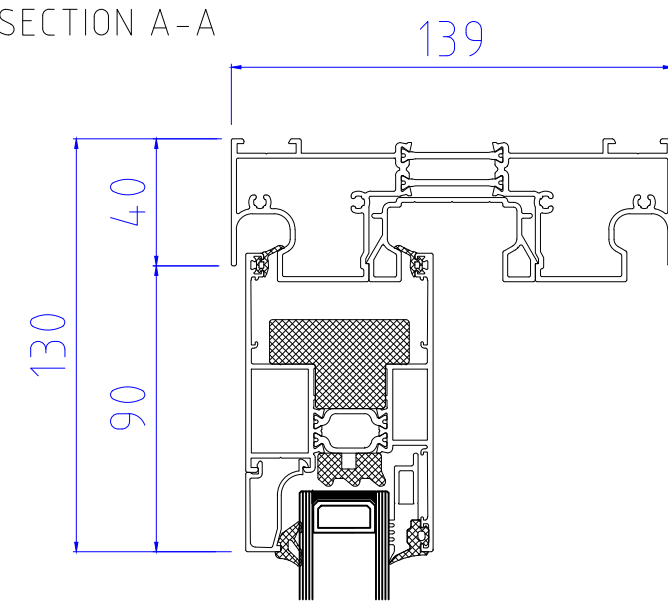

Reynaers CP130LS Lift/Slide Door
2 Track System / OX0

www.exetertradealuminium.co.uk
sales@exetertradealuminium.co.uk

01392 537070 06-10-22