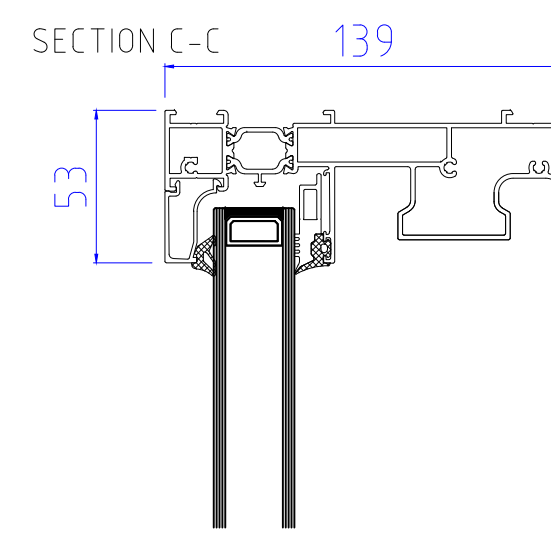

SECTION B-B