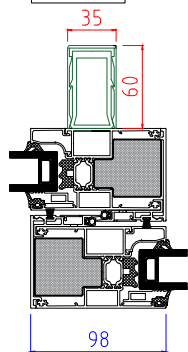

69mm Interlock  
35 x 60mm Externally & Internally  
|IXX: 221.76

98mm Interlock  
39 x 37mm Externally  
|IXX: 96.145

98mm Interlock  
39 x 37mm Internally  
|IXX: 96.145

98mm Interlock  
39 x 37mm Externally & Internally  
|IXX: 128.84

50mm Interlock  
50 x 30mm Externally  
|IXX: 86.50

50mm Interlock  
50 x 30mm Internally  
|IXX: 86.50

50mm Interlock  
50 x 30mm Internally & Externally  
|IXX: 86.50

Full Height External Pull Handles  
××Applicable to OXXO and XXXX Doors Only

98mm Interlock  
35 x 60mm Externally  
|IXX: 163.61

98mm Interlock  
35 x 60mm Internally  
|IXX: 163.61

98mm Interlock  
39 x 37mm Externally & Internally  
|IXX: 186.31

50mm Interlock  
50 x 50mm Externally  
|IXX: 113.00