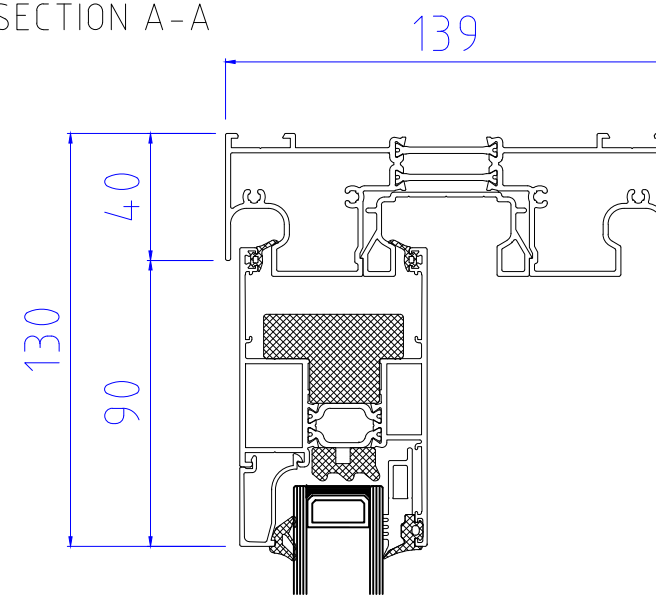

SECTION A-A