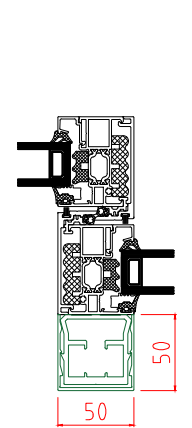

69mm Interlock  
35 x 60mm Externally & Internally  
|IXX: 221.76

98mm Interlock  
39 x 37mm Externally  
|IXX: 96.145

98mm Interlock  
39 x 37mm Internally  
|IXX: 96.145

98mm Interlock  
39 x 37mm Externally & Internally  
|IXX: 128.84

50mm Interlock  
50 x 30mm Externally  
|IXX: 86.50

50mm Interlock  
50 x 30mm Internally  
|IXX: 86.50

50mm Interlock  
50 x 30mm Internally & Externally  
|IXX: 86.50

Full Height External Pull Handles  
××Applicable to OXXO and XXXX Doors Only

98mm Interlock  
35 x 60mm Externally  
|IXX: 163.61

98mm Interlock  
35 x 60mm Internally  
|IXX: 163.61

98mm Interlock  
39 x 37mm Externally & Internally  
|IXX: 186.31

50mm Interlock  
50 x 50mm Externally  
|IXX: 113.00