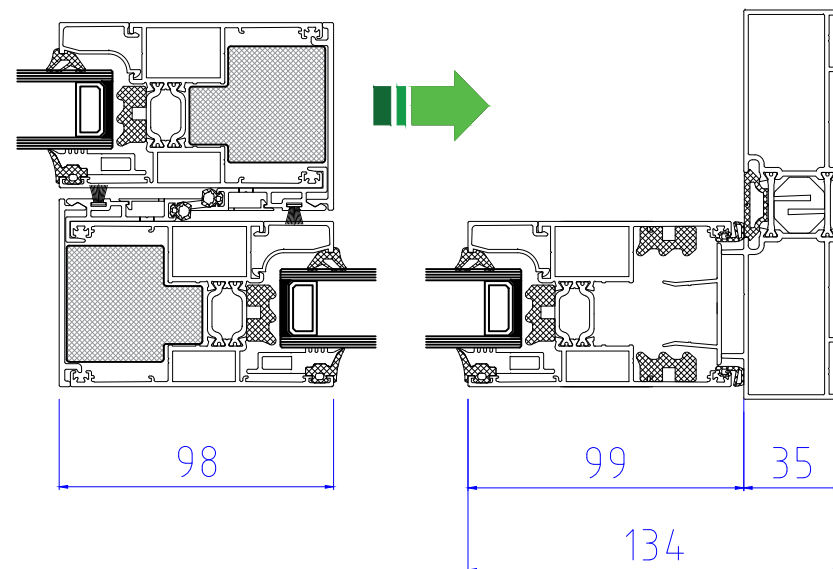

SECTION A-A

SECTION C-C

SECTION B-B

TRICKLE VENT ADD-ON SECTION  
(If Required)

Reynaers CP130LS Lift/Slide Door  
2 Track System / XO OX XX

www.exetertradealuminium.co.uk  
sales@exetertradealuminium.co.uk