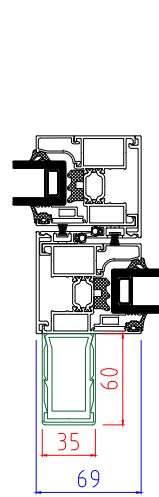

69mm Interlock
35 x 60mm Externally
|IXX: 141.77