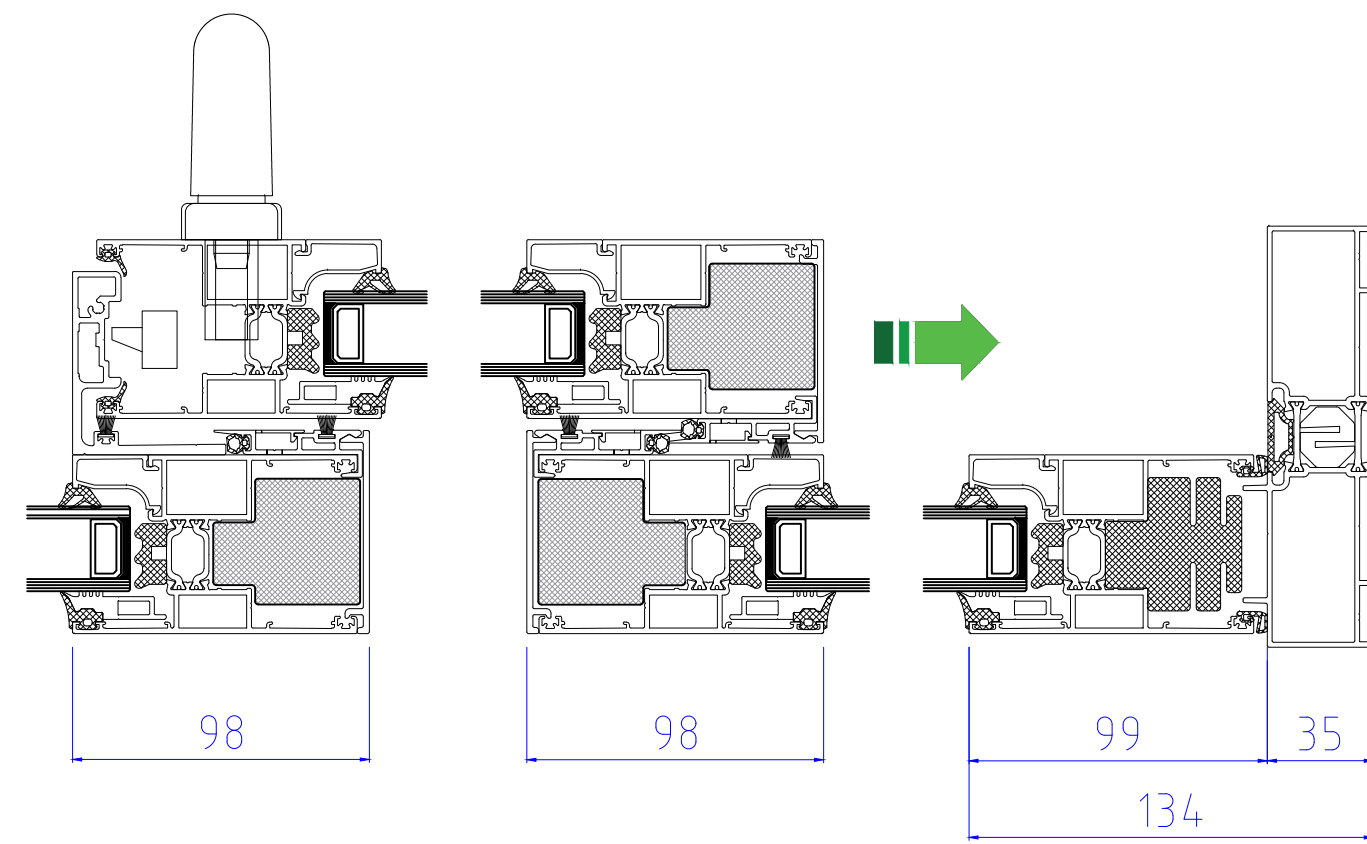

01392 537070

06-10-22

SECTION A-A

SECTION C-C

TRICKLE VENT ADD-ON SECTION  
(If Required)

SECTION B-B

Reynaers CP130LS Lift/Slide Door  
2 Track System / OX0

www.exetertradealuminium.co.uk  
sales@exetertradealuminium.co.uk