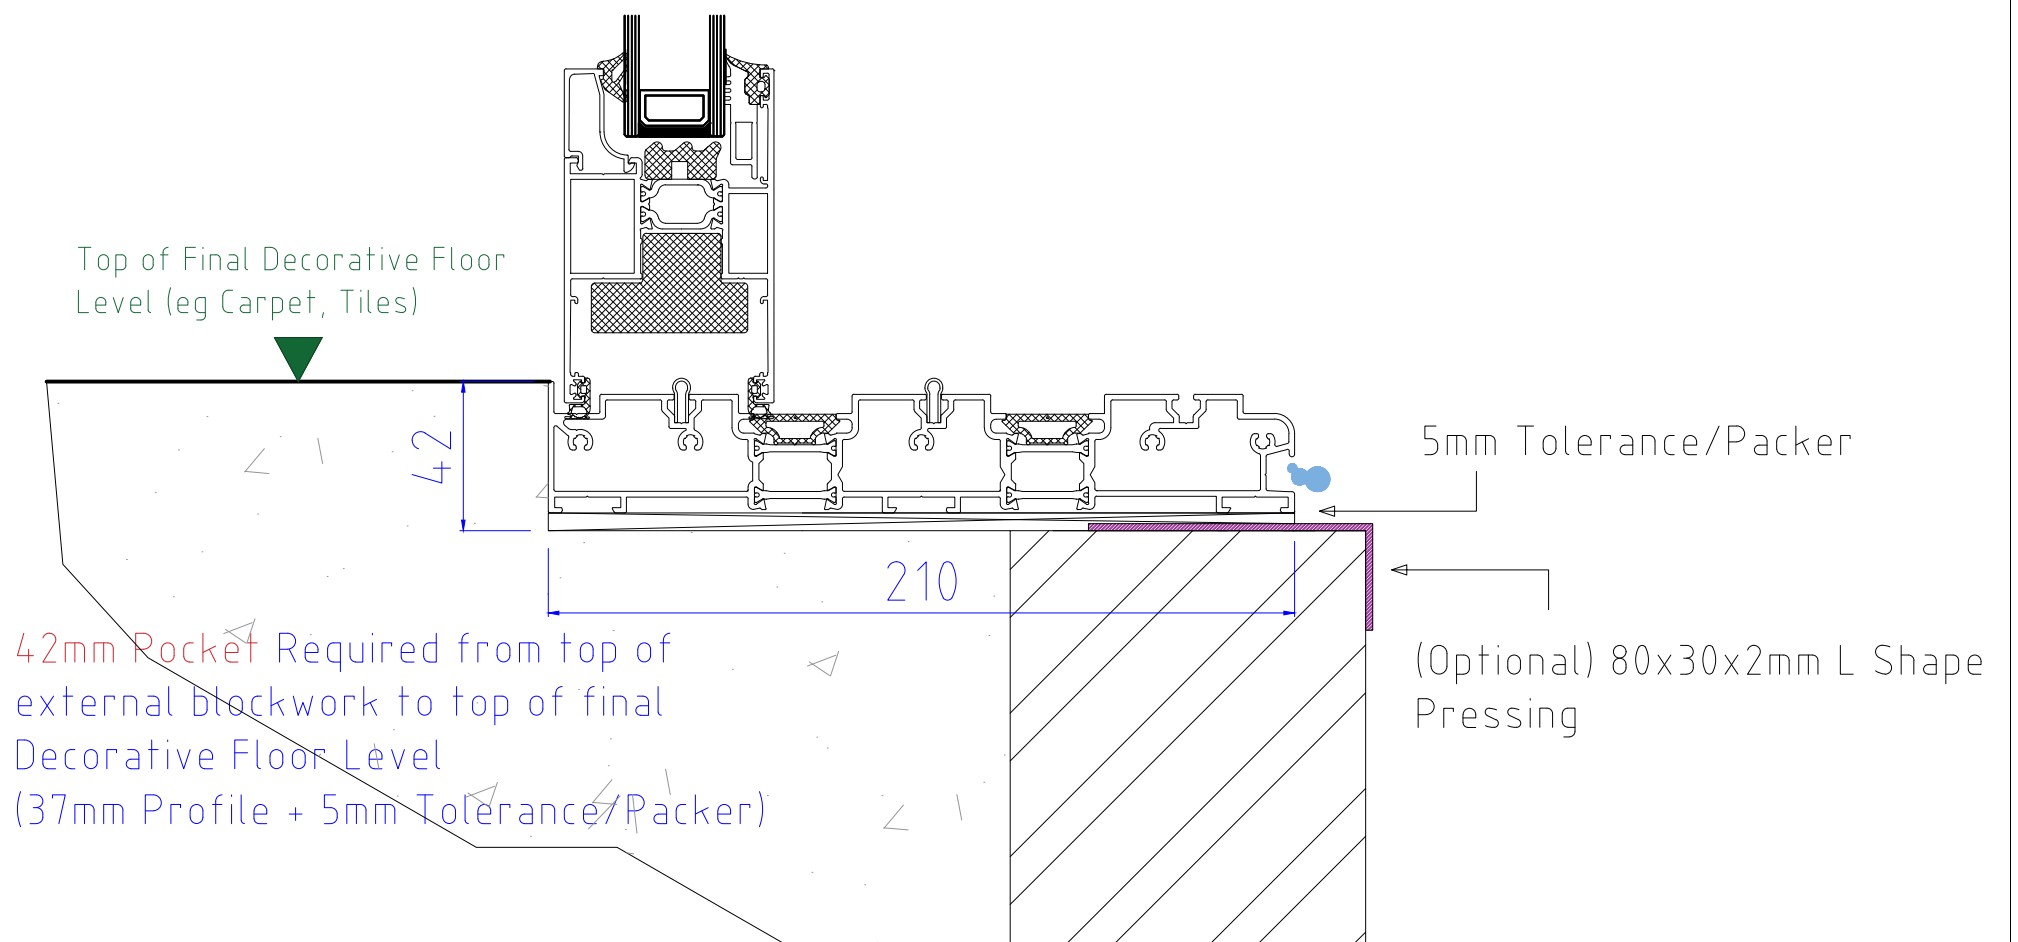

Reynaers CP130LS Lift/Slide Door	
3 Track System / Typical Installation	
www.exetertradealuminium.co.uk	
sales@exetertradealuminium.co.uk	
01392 537070	06-10-22