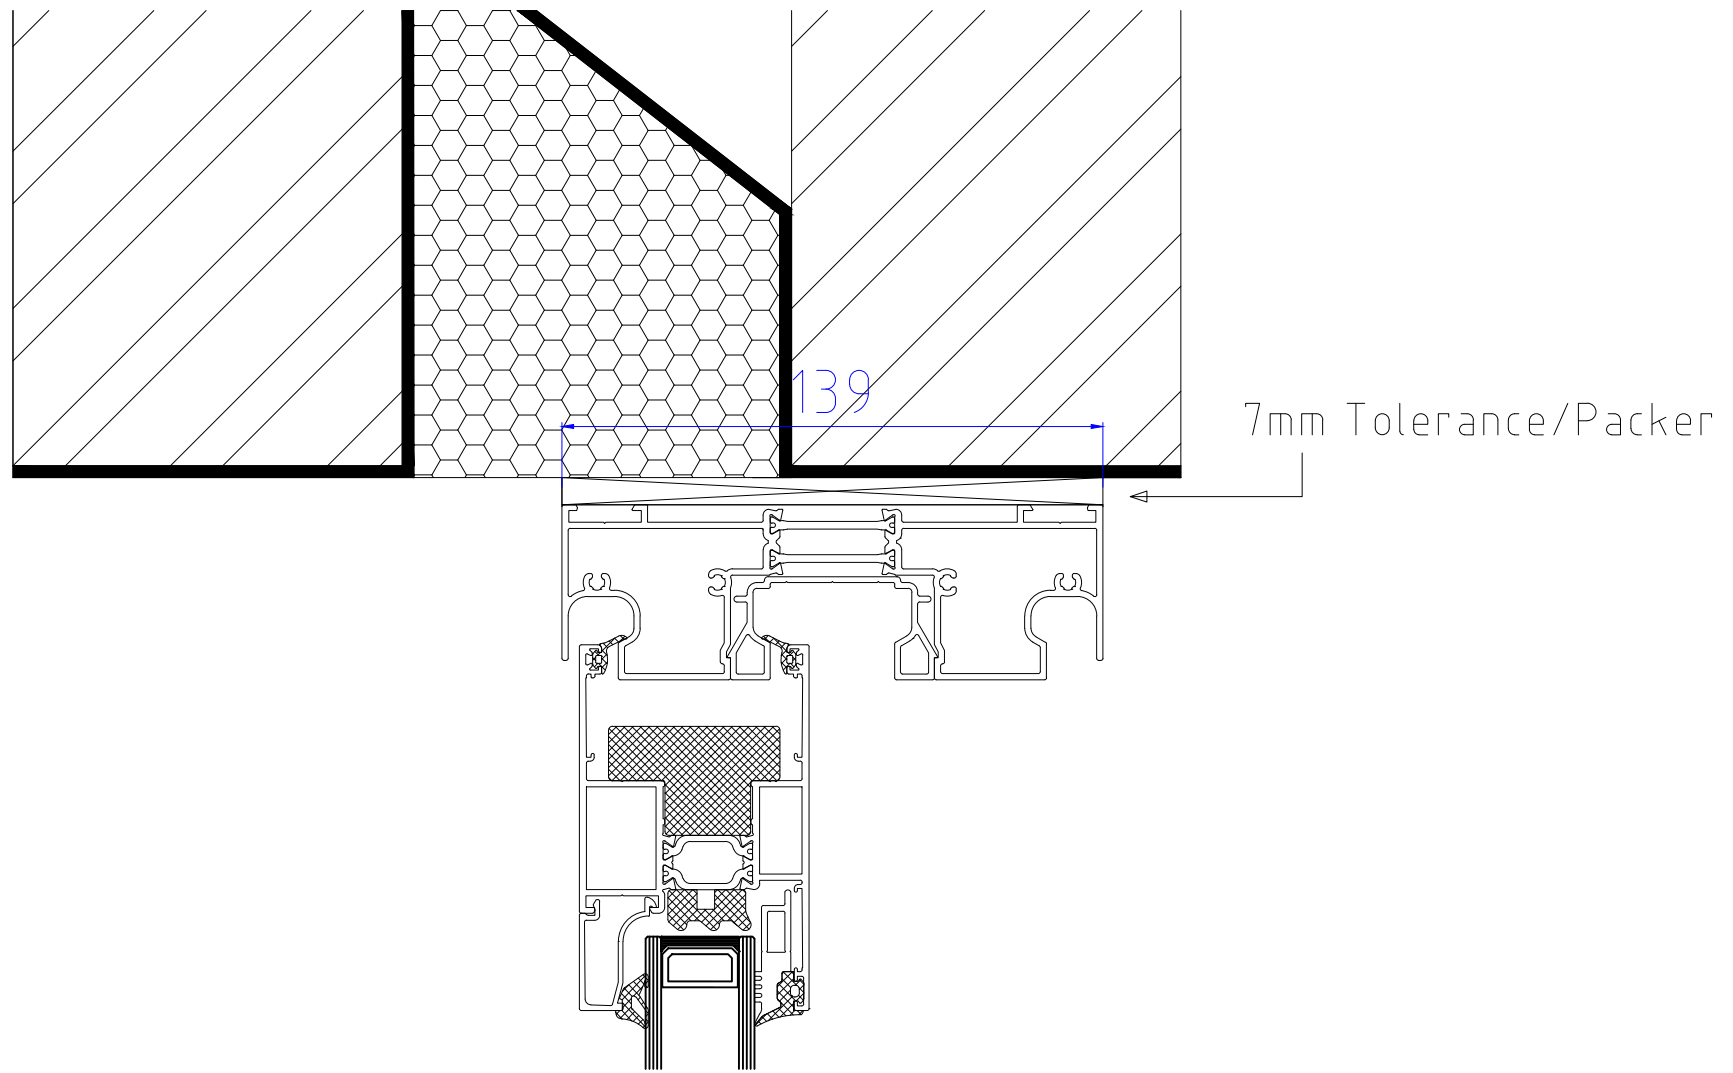

Reynaers CP130LS Lift/Slide Door
2 Track System / Typical Installation

www.exetertradealuminium.co.uk
sales@exetertradealuminium.co.uk

01392 537070

06-10-22