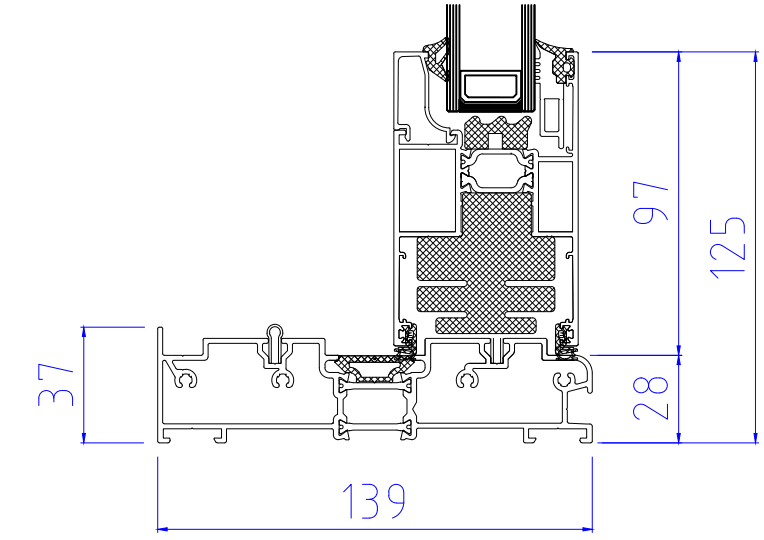

Reynaers CP130LS Lift/Slide Door
2 Track System / OX0

www.exetertradealuminium.co.uk
sales@exetertradealuminium.co.uk

01392 537070 06-10-22