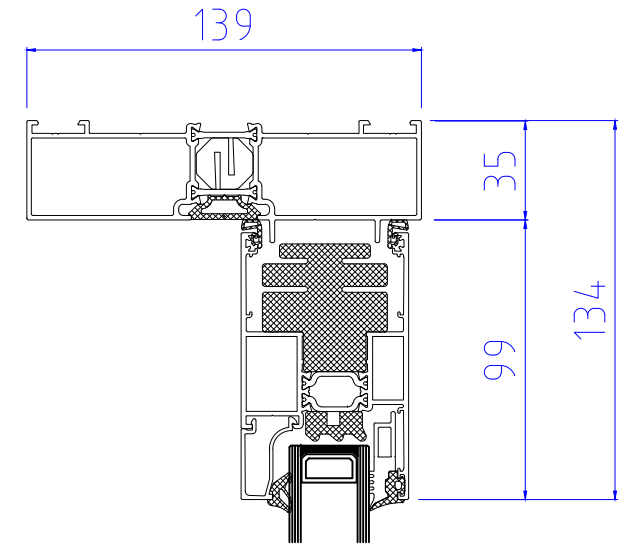

NOTE:
To prevent the handles clashing in the corner, they are moved along to the adjacent meeting stile internally - no external handles or locking

Reynaers CP130LS Lift/Slide Door	
2 Track Corner Door / Outer Corner	
www.exetertradealuminium.co.uk	
sales@exetertradealuminium.co.uk	
01392 537070	06-10-22