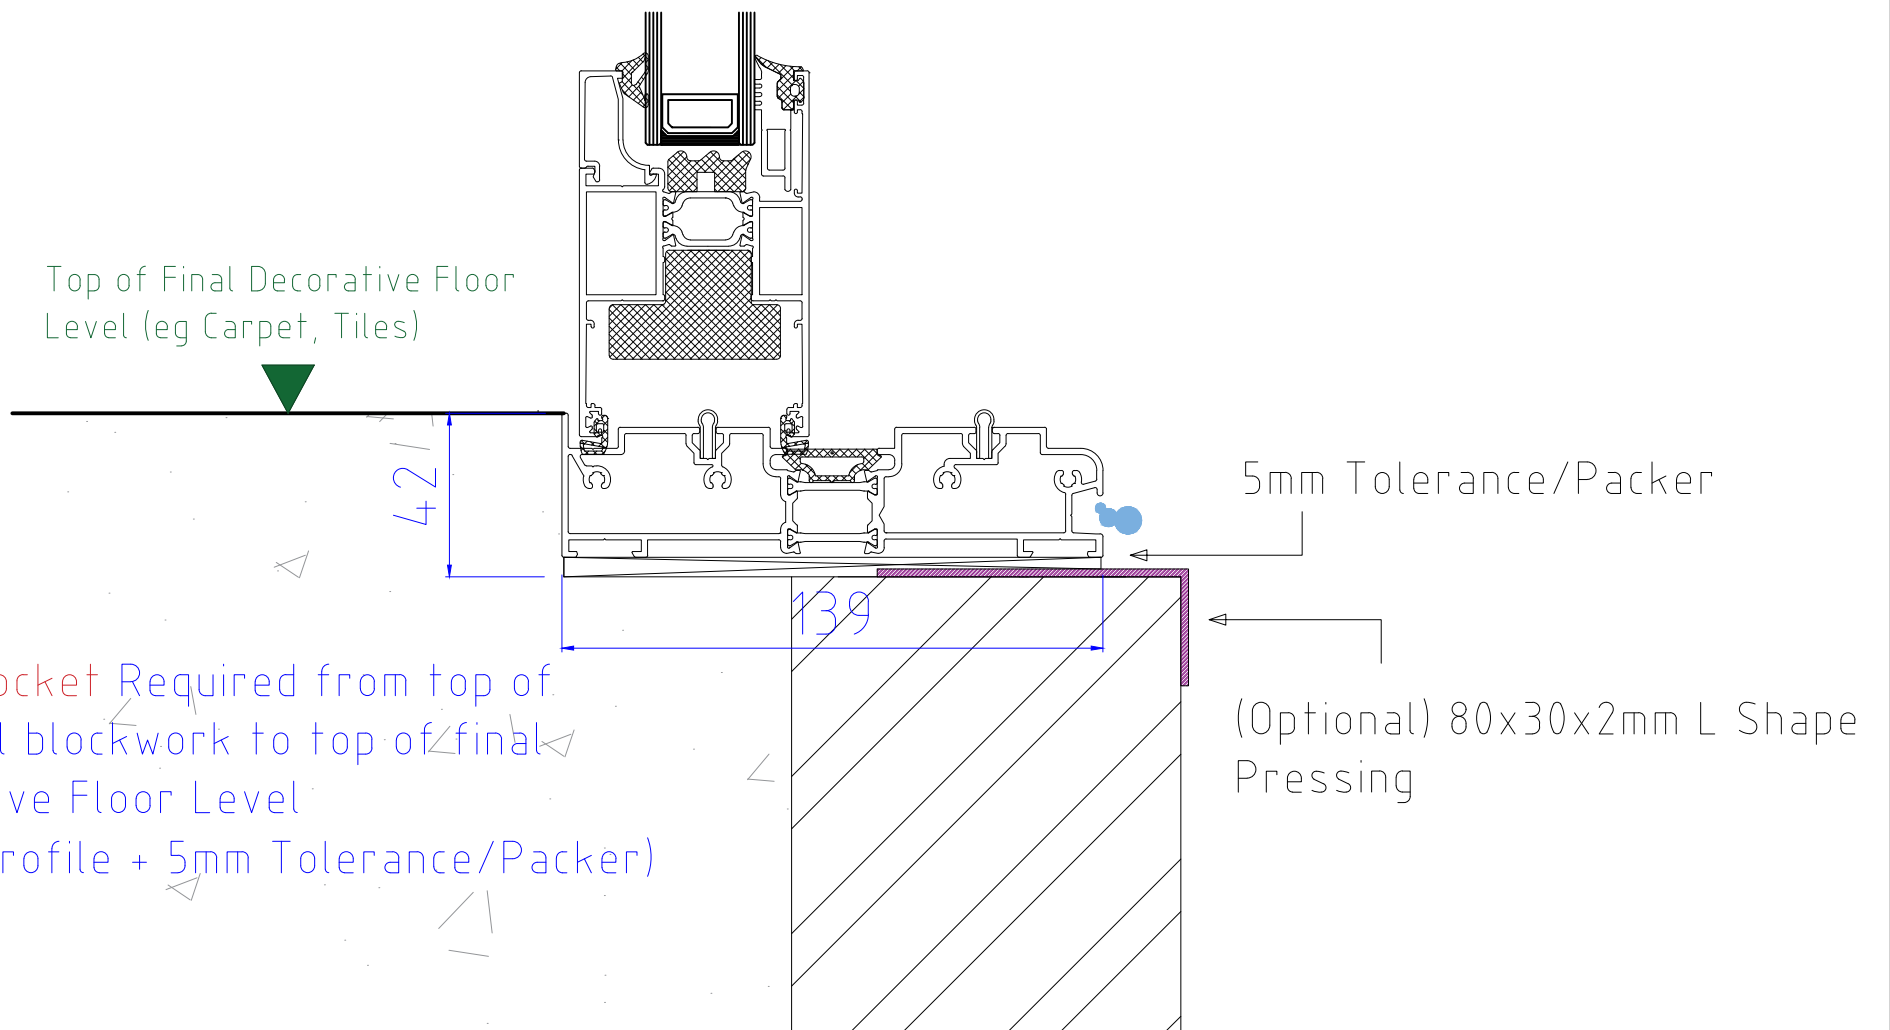

Reynaers CP130LS Lift/Slide Door
2 Track System / Typical Installation

www.exetertradealuminium.co.uk
sales@exetertradealuminium.co.uk

01392 537070

06-10-22