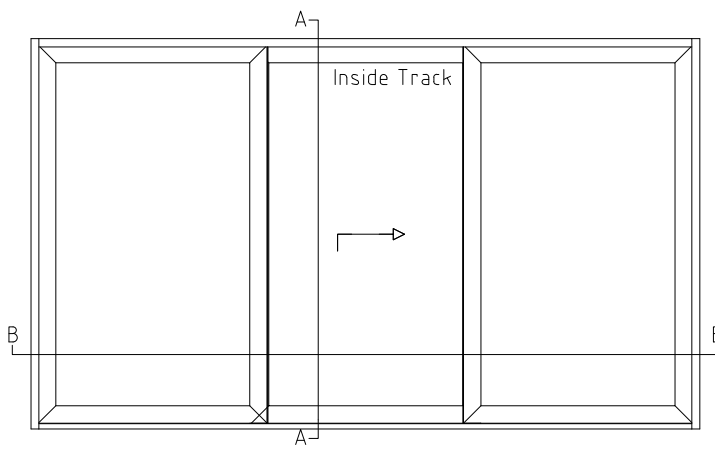

TRICKLE VENT ADD-ON SECTION
(If Required)