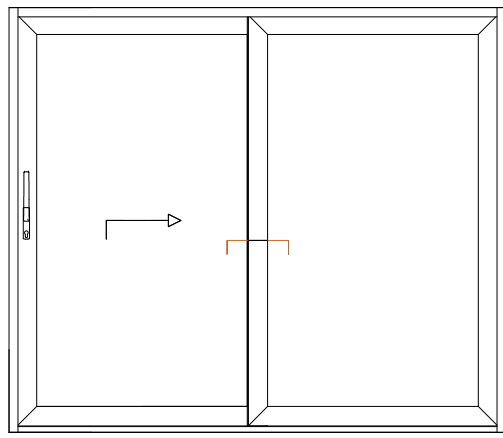

CP130LS Interlock Options

×× 98mm Interlock must be used on meeting stiles where a handle is mounted
×× Use of 50mm and 69mm Interlocks dependent on door size/height

CP130LS Reinforcement Options

××Unable to use internal reinforcement where on meeting stiles where a handle is mounted

98mm Interlock
35 x 60mm Internally
|IXX: 163.61

Reynaers CP130LS Lift/Slide Door
Meeting Stile & Reinforcement Options

www.exetertradealuminium.co.uk
sales@exetertradealuminium.co.uk

01392 537070

06-10-22