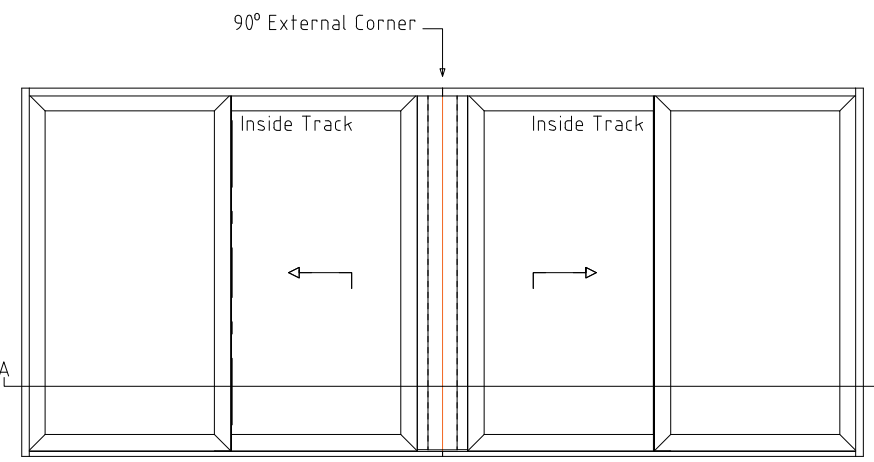

NOTE:  
To prevent the handles clashing in the corner, they are moved along to the adjacent meeting stile internally - no external handles or locking

SECTION A-A

Reynaers CP130LS Lift/Slide Door	
2 Track Corner Door / Outer Corner	
	
www.exetertradealuminium.co.uk	
sales@exetertradealuminium.co.uk	
01392 537070	06-10-22