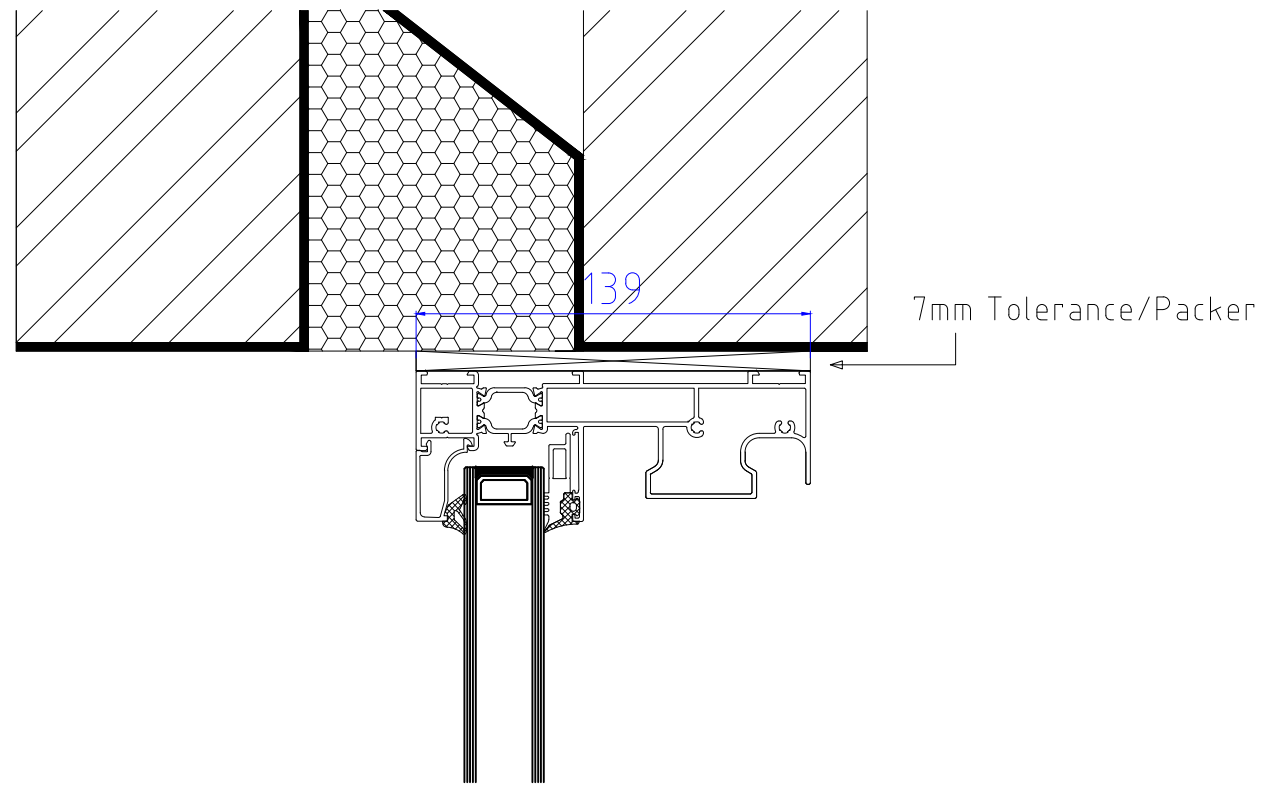

INSIDE TRACK