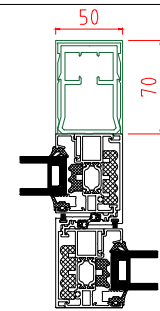

69mm Interlock  
39 x 37mm Externally  
|IXX: 86.35

69mm Interlock  
39 x 37mm Internally  
|IXX: 86.35

69mm Interlock  
39 x 37mm Externally & Internally  
|IXX: 116.20

50mm Interlock  
50 x 70mm Externally  
|IXX: 160.90

50mm Interlock  
50 x 70mm Internally  
|IXX: 160.90

50mm Interlock  
50 x 70mm Internally & Externally  
|IXX: 257.50

CP130LS Interlock Options

|IXX: 63.46

|IXX: 48.94

|IXX: 54.00

×× 98mm Interlock must be used on meeting stiles where a handle is mounted  
×× Use of 50mm and 69mm Interlocks dependent on door size/height

69mm Interlock  
35 x 60mm Externally & Internally  
|IXX: 221.76

98mm Interlock  
39 x 37mm Externally  
|IXX: 96.145

98mm Interlock  
39 x 37mm Internally  
|IXX: 96.145

98mm Interlock  
39 x 37mm Externally & Internally  
|IXX: 128.84