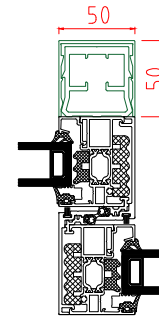

69mm Interlock  
35 x 60mm Externally & Internally  
|IXX: 221.76

98mm Interlock  
39 x 37mm Externally  
|IXX: 96.145

98mm Interlock  
39 x 37mm Internally  
|IXX: 96.145

98mm Interlock  
39 x 37mm Externally & Internally  
|IXX: 128.84

50mm Interlock  
50 x 30mm Externally  
|IXX: 86.50

50mm Interlock  
50 x 30mm Internally  
|IXX: 86.50

50mm Interlock  
50 x 30mm Internally & Externally  
|IXX: 86.50

Full Height External Pull Handles  
××Applicable to OXXO and XXXX Doors Only

98mm Interlock  
35 x 60mm Externally  
|IXX: 163.61

98mm Interlock  
35 x 60mm Internally  
|IXX: 163.61

98mm Interlock  
39 x 37mm Externally & Internally  
|IXX: 186.31

50mm Interlock  
50 x 50mm Externally  
|IXX: 113.00

50mm Interlock  
50 x 30mm Internally  
|IXX: 113.00

50mm Interlock  
50 x 30mm Internally & Externally  
|IXX: 164.00

Reynaers CP130LS Lift/Slide Door  
Meeting Stile & Reinforcement Options

www.exetertradealuminium.co.uk  
sales@exetertradealuminium.co.uk