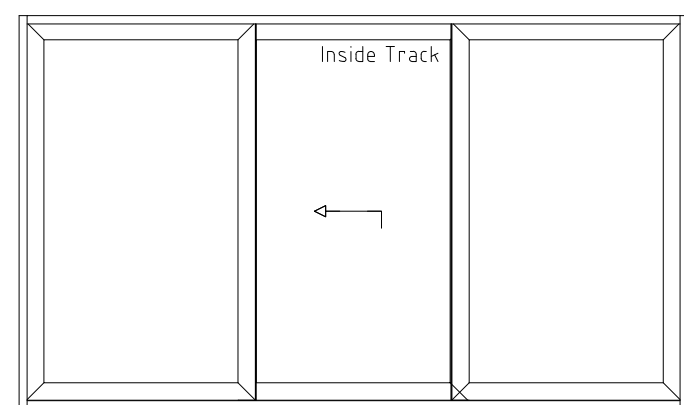

TRICKLE VENT ADD-ON SECTION
(If Required)

Reynaers CP130LS Lift/Slide Door
2 Track System / OX0

www.exetertradealuminium.co.uk
sales@exetertradealuminium.co.uk

01392 537070 06-10-22