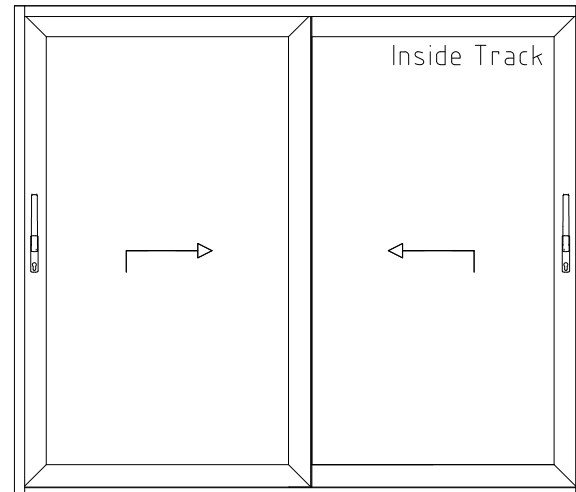

SECTION A-A

SECTION C-C

SECTION B-B

TRICKLE VENT ADD-ON SECTION  
(If Required)

Reynaers CP130LS Lift/Slide Door  
2 Track System / XO OX XX

www.exetertradealuminium.co.uk  
sales@exetertradealuminium.co.uk