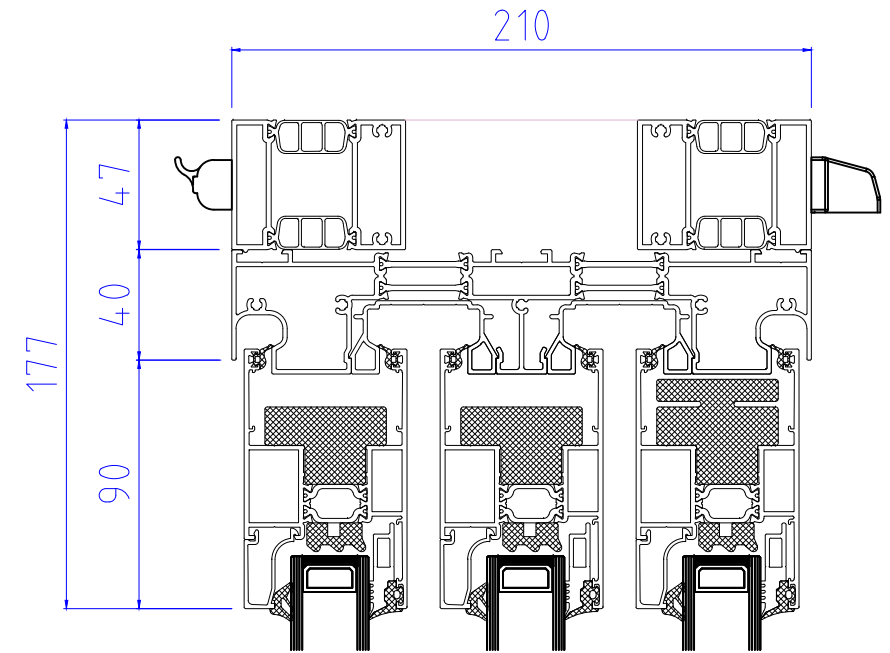

TRICKLE VENT ADD-ON SECTION
(If Required)