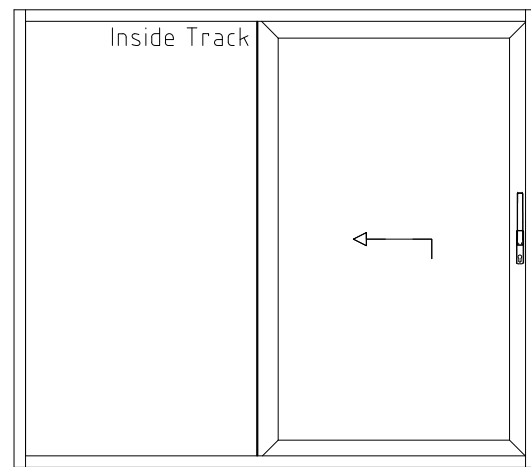

SECTION B-B