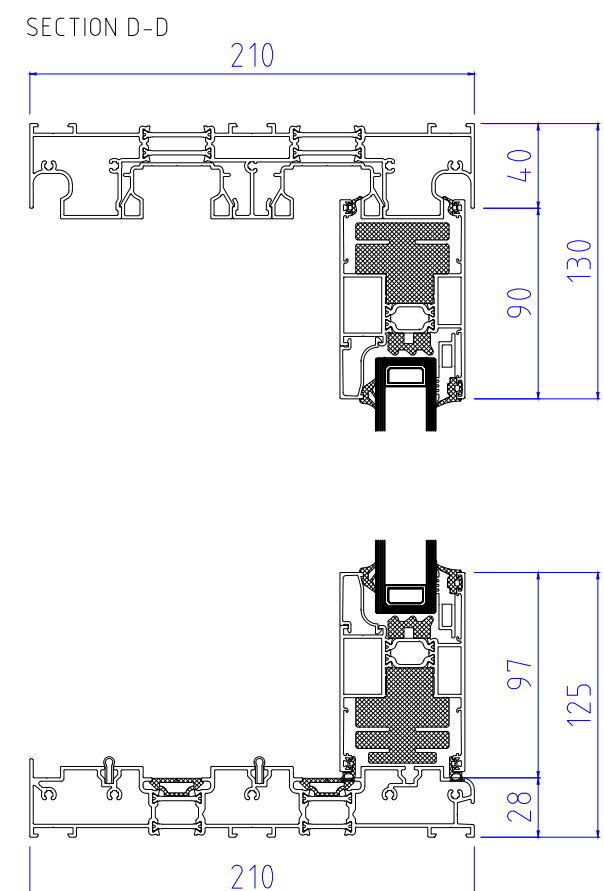

Reynaers CP130LS Lift/Slide Door
3 Track System / OXX XXO XXX

www.exetertradealuminium.co.uk
sales@exetertradealuminium.co.uk

01392 537070 | 06-10-22