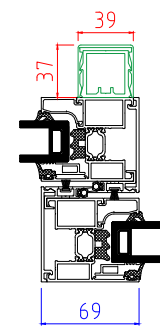

69mm Interlock  
39 x 37mm Externally  
|IXX: 86.35

69mm Interlock  
39 x 37mm Internally  
|IXX: 86.35

69mm Interlock  
39 x 37mm Externally & Internally  
|IXX: 116.20

50mm Interlock  
50 x 70mm Externally  
|IXX: 160.90

69mm Interlock  
35 x 60mm Externally & Internally  
|IXX: 221.76

98mm Interlock  
39 x 37mm Externally  
|IXX: 96.145

98mm Interlock  
39 x 37mm Internally  
|IXX: 96.145

98mm Interlock  
39 x 37mm Externally & Internally  
|IXX: 128.84