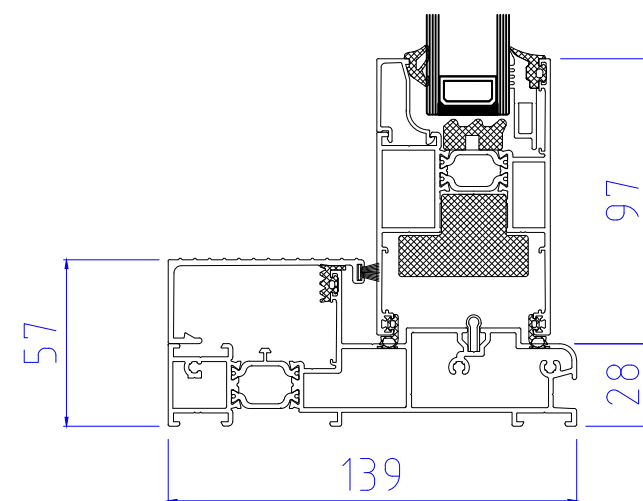

SECTION B-B