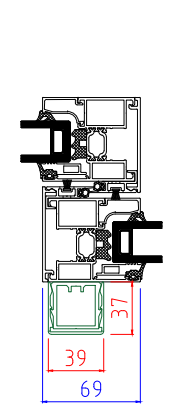

69mm Interlock  
39 x 37mm Externally  
|IXX: 86.35

69mm Interlock  
39 x 37mm Internally  
|IXX: 86.35

69mm Interlock  
39 x 37mm Externally & Internally  
|IXX: 116.20

50mm Interlock  
50 x 70mm Externally  
|IXX: 160.90

69mm Interlock  
35 x 60mm Externally & Internally  
|IXX: 221.76

98mm Interlock  
39 x 37mm Externally  
|IXX: 96.145

98mm Interlock  
39 x 37mm Internally  
|IXX: 96.145

98mm Interlock  
39 x 37mm Externally & Internally  
|IXX: 128.84