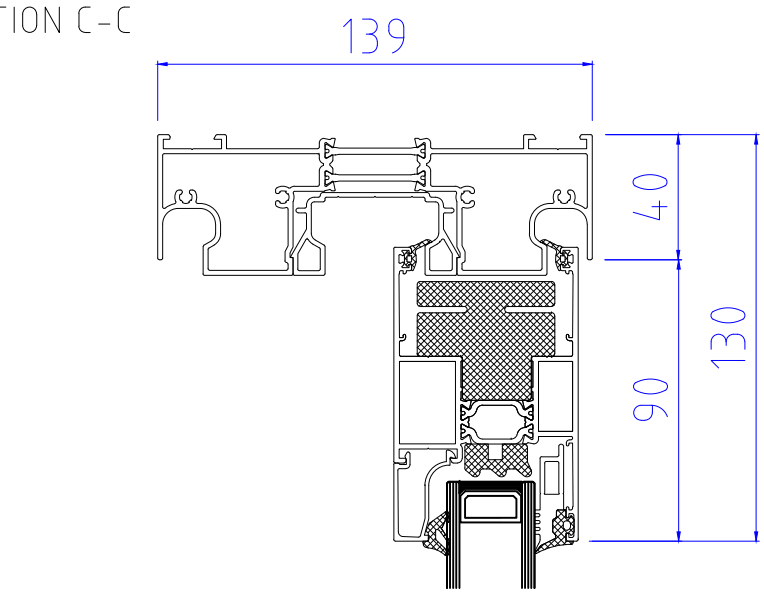

Reynaers CP130LS Lift/Slide Door
2 Track System / OX0

www.exetertradealuminium.co.uk
sales@exetertradealuminium.co.uk

01392 537070 06-10-22