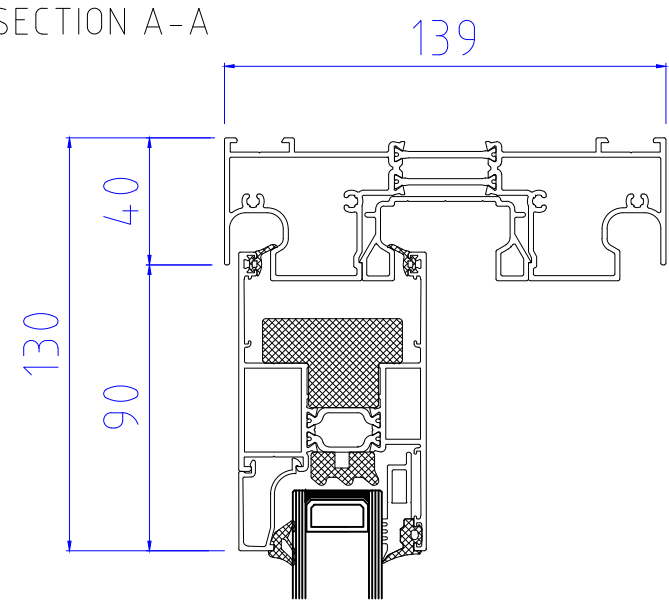

SECTION A-A