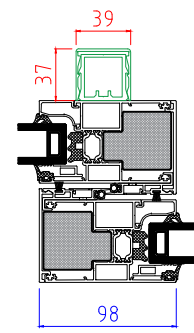

CP130LS Reinforcement Options

××Unable to use internal reinforcement where on meeting stiles where a handle is mounted

69mm Interlock  
35 x 60mm Externally  
|IXX: 141.77

69mm Interlock  
35 x 60mm Internally  
|IXX: 141.77

69mm Interlock  
35 x 60mm Externally & Internally  
|IXX: 221.76

98mm Interlock  
39 x 37mm Externally  
|IXX: 96.145

98mm Interlock  
39 x 37mm Internally  
|IXX: 96.145

98mm Interlock  
39 x 37mm Externally & Internally  
|IXX: 128.84

50mm Interlock  
50 x 30mm Externally  
|IXX: 86.50

50mm Interlock  
50 x 30mm Internally  
|IXX: 86.50

50mm Interlock  
50 x 30mm Internally & Externally  
|IXX: 86.50

Full Height External Pull Handles  
××Applicable to OXXO and XXXX Doors Only

98mm Interlock  
35 x 60mm Externally  
|IXX: 163.61

98mm Interlock  
35 x 60mm Internally  
|IXX: 163.61

98mm Interlock  
39 x 37mm Externally & Internally  
|IXX: 186.31

50mm Interlock  
50 x 50mm Externally  
|IXX: 113.00