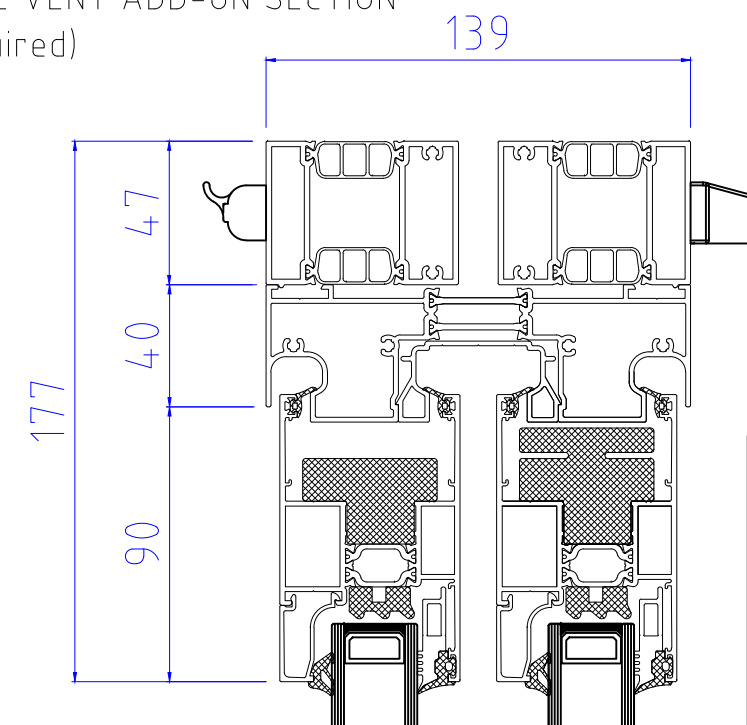

TRICKLE VENT ADD-ON SECTION
(If Required)

SECTION C-C

Reynaers CP130LS Lift/Slide Door
2 Track System / XO OX XX