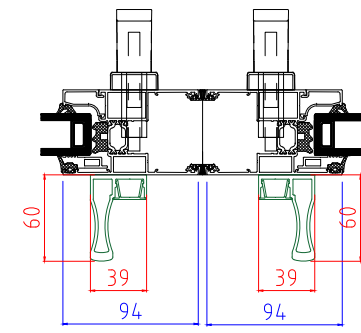

69mm Interlock  
35 x 60mm Externally & Internally  
|IXX: 221.76

98mm Interlock  
39 x 37mm Externally  
|IXX: 96.145

98mm Interlock  
39 x 37mm Internally  
|IXX: 96.145

98mm Interlock  
39 x 37mm Externally & Internally  
|IXX: 128.84

50mm Interlock  
50 x 30mm Externally  
|IXX: 86.50

50mm Interlock  
50 x 30mm Internally  
|IXX: 86.50

50mm Interlock  
50 x 30mm Internally & Externally  
|IXX: 86.50

Full Height External Pull Handles  
××Applicable to OXXO and XXXX Doors Only

98mm Interlock  
35 x 60mm Externally  
|IXX: 163.61

98mm Interlock  
35 x 60mm Internally  
|IXX: 163.61

98mm Interlock  
39 x 37mm Externally & Internally  
|IXX: 186.31

50mm Interlock  
50 x 50mm Externally  
|IXX: 113.00