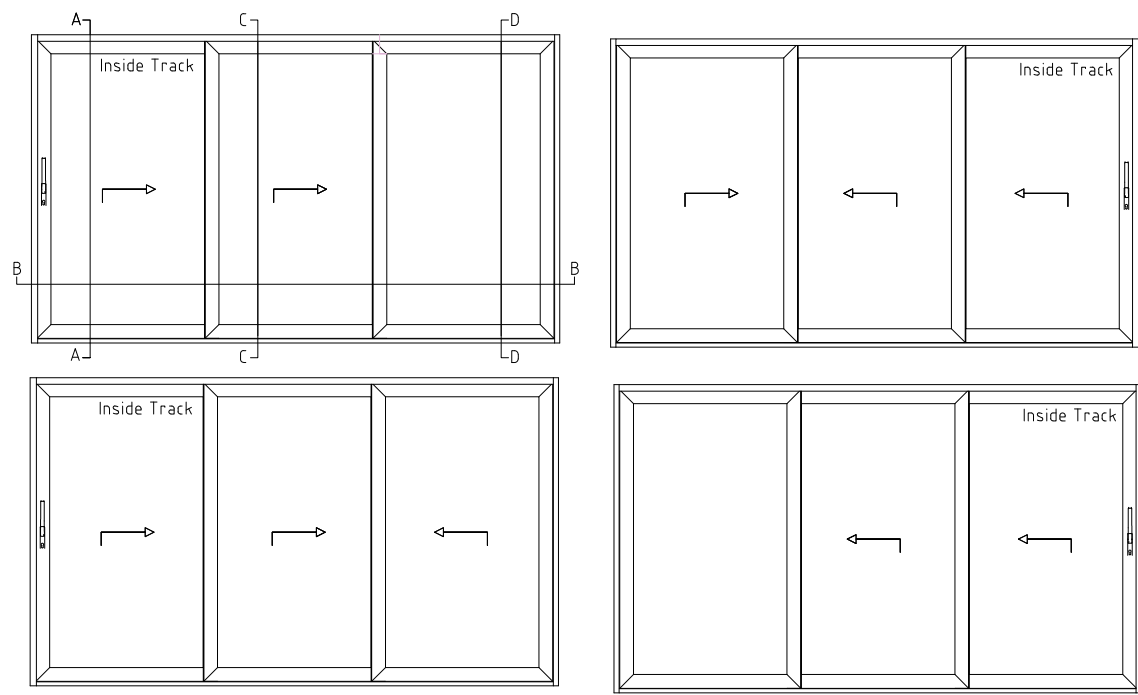

Reynaers CP130LS Lift/Slide Door
3 Track System / OXX XXO XXX

www.exetertradealuminium.co.uk
sales@exetertradealuminium.co.uk

01392 537070 | 06-10-22