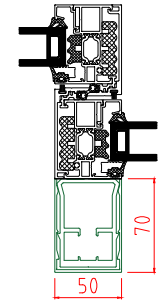

69mm Interlock  
39 x 37mm Externally  
|IXX: 86.35

69mm Interlock  
39 x 37mm Internally  
|IXX: 86.35

69mm Interlock  
39 x 37mm Externally & Internally  
|IXX: 116.20

50mm Interlock  
50 x 70mm Externally  
|IXX: 160.90

69mm Interlock  
35 x 60mm Externally & Internally  
|IXX: 221.76

98mm Interlock  
39 x 37mm Externally  
|IXX: 96.145

98mm Interlock  
39 x 37mm Internally  
|IXX: 96.145

98mm Interlock  
39 x 37mm Externally & Internally  
|IXX: 128.84