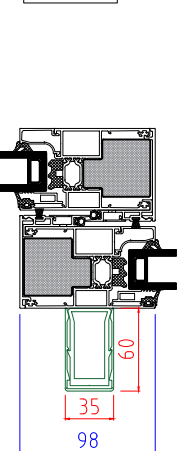

69mm Interlock  
35 x 60mm Externally & Internally  
|IXX: 221.76

98mm Interlock  
39 x 37mm Externally  
|IXX: 96.145

98mm Interlock  
39 x 37mm Internally  
|IXX: 96.145

98mm Interlock  
39 x 37mm Externally & Internally  
|IXX: 128.84

50mm Interlock  
50 x 30mm Externally  
|IXX: 86.50

50mm Interlock  
50 x 30mm Internally  
|IXX: 86.50

50mm Interlock  
50 x 30mm Internally & Externally  
|IXX: 86.50

Full Height External Pull Handles  
××Applicable to OXXO and XXXX Doors Only

98mm Interlock  
35 x 60mm Externally  
|IXX: 163.61

98mm Interlock  
35 x 60mm Internally  
|IXX: 163.61

98mm Interlock  
39 x 37mm Externally & Internally  
|IXX: 186.31

50mm Interlock  
50 x 50mm Externally  
|IXX: 113.00