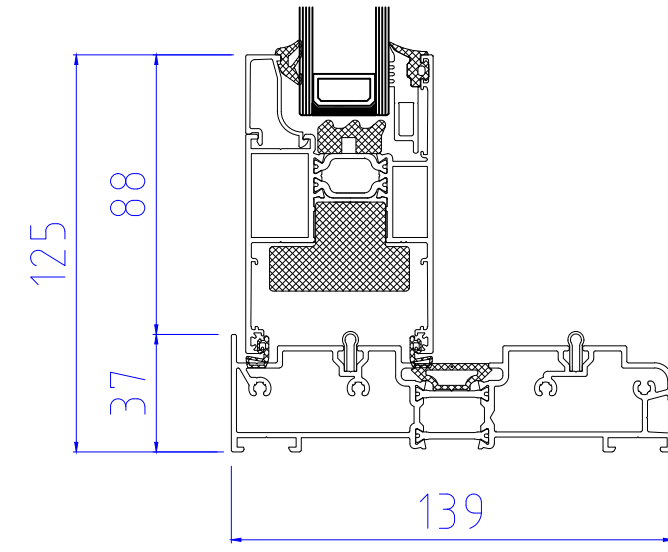

Reynaers CP130LS Lift/Slide Door
2 Track System / OX0

www.exetertradealuminium.co.uk
sales@exetertradealuminium.co.uk

01392 537070 06-10-22