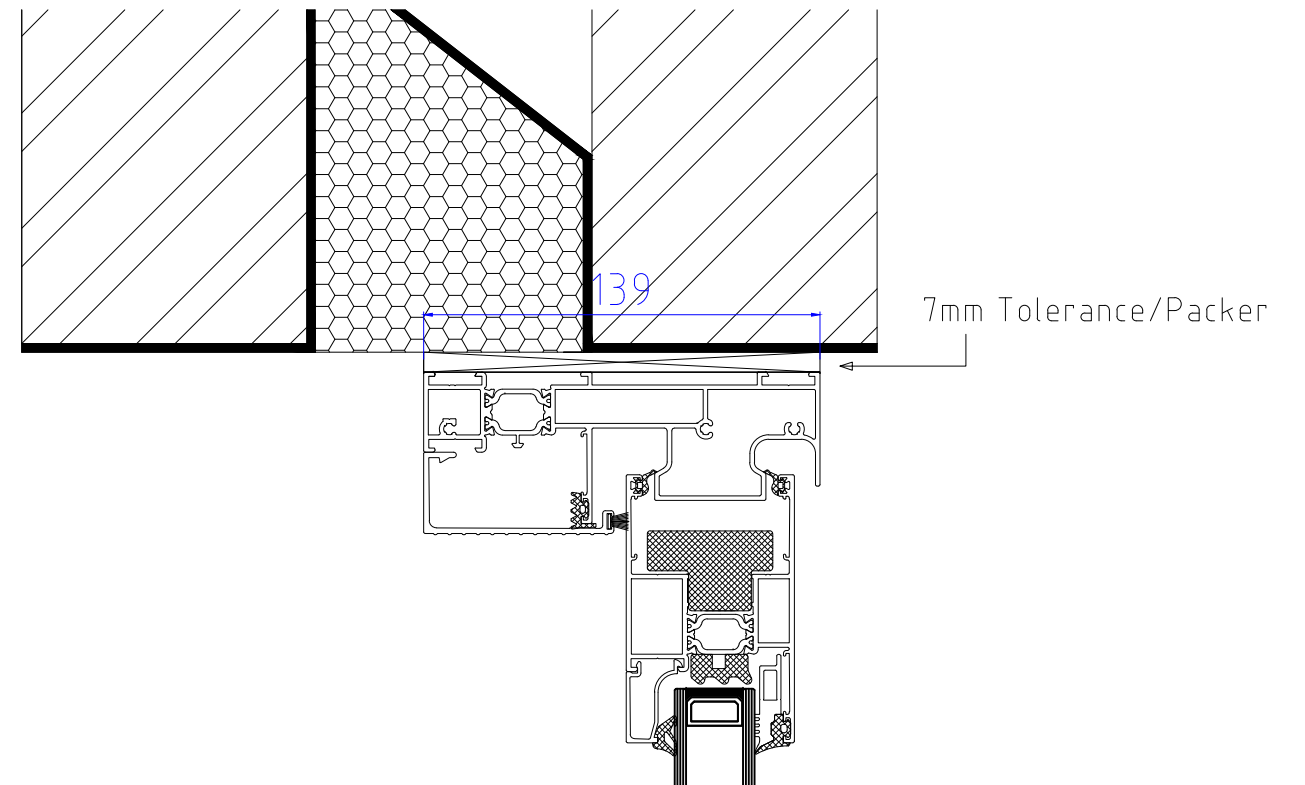

OUTSIDE TRACK

Reynaers CP130LS Lift/Slide Door
2 Track Monorail / Typical Installation