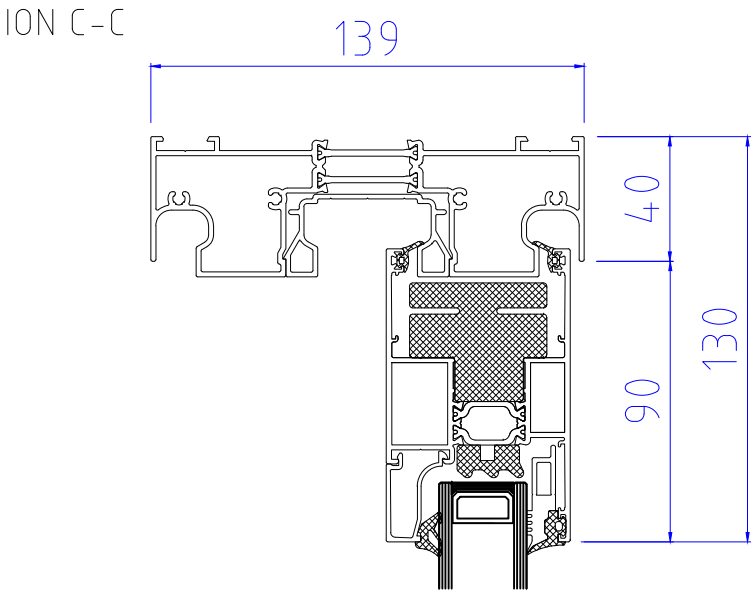

SECTION C-C