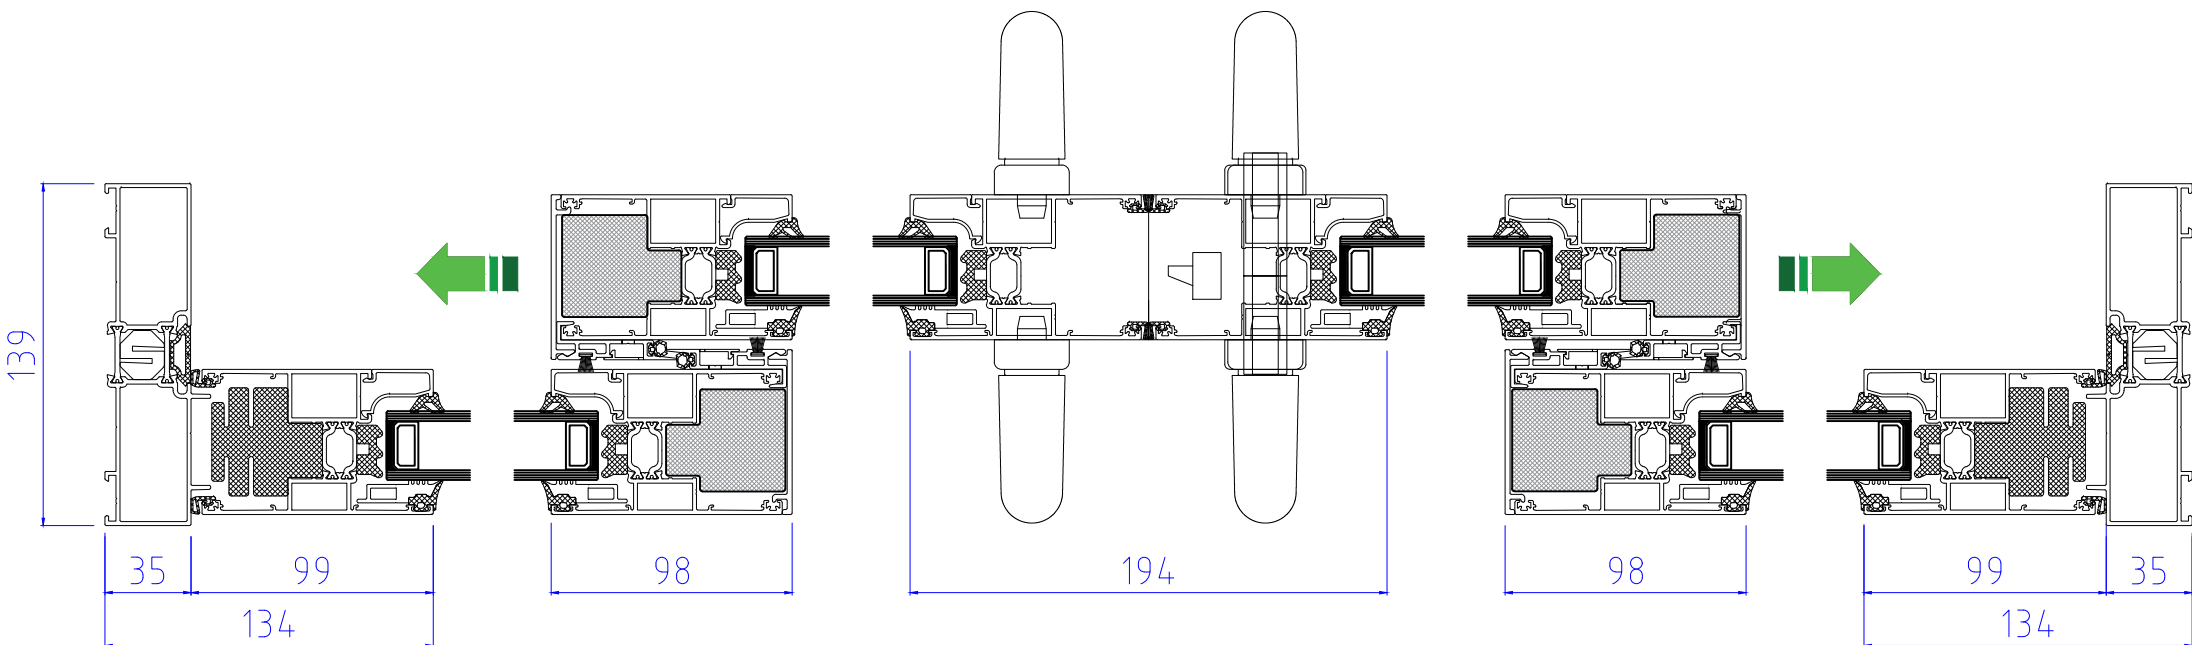

TRICKLE VENT ADD-ON SECTION
(If Required)

Reynaers CP130LS Lift/Slide Door
2 Track System / OXX0 XXXX

www.exetertradealuminium.co.uk
sales@exetertradealuminium.co.uk

01392 537070 | 06-10-22