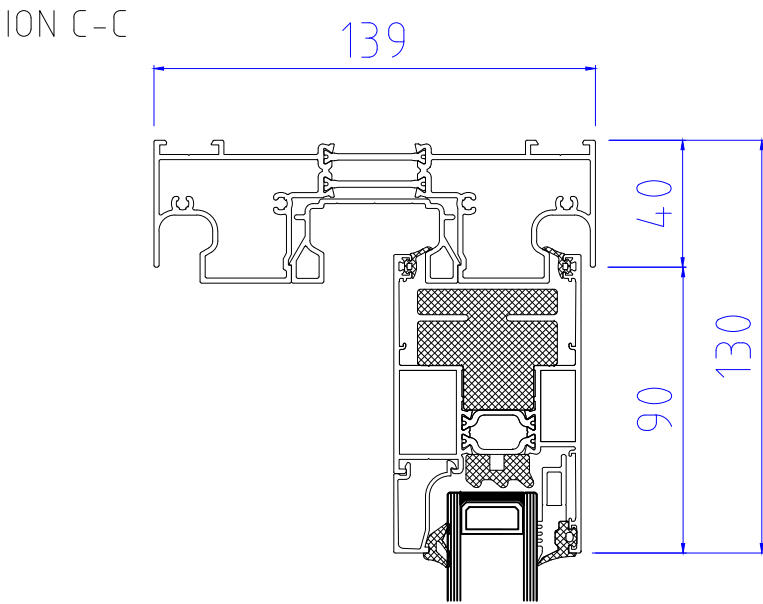

SECTION C-C