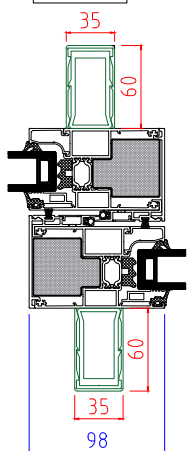

69mm Interlock  
35 x 60mm Externally & Internally  
|IXX: 221.76

98mm Interlock  
39 x 37mm Externally  
|IXX: 96.145

98mm Interlock  
39 x 37mm Internally  
|IXX: 96.145

98mm Interlock  
39 x 37mm Externally & Internally  
|IXX: 128.84

50mm Interlock  
50 x 30mm Externally  
|IXX: 86.50

50mm Interlock  
50 x 30mm Internally  
|IXX: 86.50

50mm Interlock  
50 x 30mm Internally & Externally  
|IXX: 86.50

Full Height External Pull Handles  
××Applicable to OXXO and XXXX Doors Only

98mm Interlock  
35 x 60mm Externally  
|IXX: 163.61

98mm Interlock  
35 x 60mm Internally  
|IXX: 163.61

98mm Interlock  
39 x 37mm Externally & Internally  
|IXX: 186.31

50mm Interlock  
50 x 50mm Externally  
|IXX: 113.00