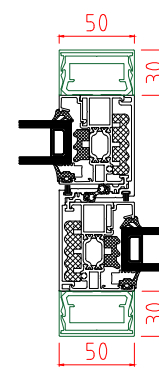

69mm Interlock  
35 x 60mm Externally & Internally  
|IXX: 221.76

98mm Interlock  
39 x 37mm Externally  
|IXX: 96.145

98mm Interlock  
39 x 37mm Internally  
|IXX: 96.145

98mm Interlock  
39 x 37mm Externally & Internally  
|IXX: 128.84

50mm Interlock  
50 x 30mm Externally  
|IXX: 86.50

50mm Interlock  
50 x 30mm Internally  
|IXX: 86.50

50mm Interlock  
50 x 30mm Internally & Externally  
|IXX: 86.50

Full Height External Pull Handles  
××Applicable to OXXO and XXXX Doors Only

98mm Interlock  
35 x 60mm Externally  
|IXX: 163.61

98mm Interlock  
35 x 60mm Internally  
|IXX: 163.61

98mm Interlock  
39 x 37mm Externally & Internally  
|IXX: 186.31

50mm Interlock  
50 x 50mm Externally  
|IXX: 113.00