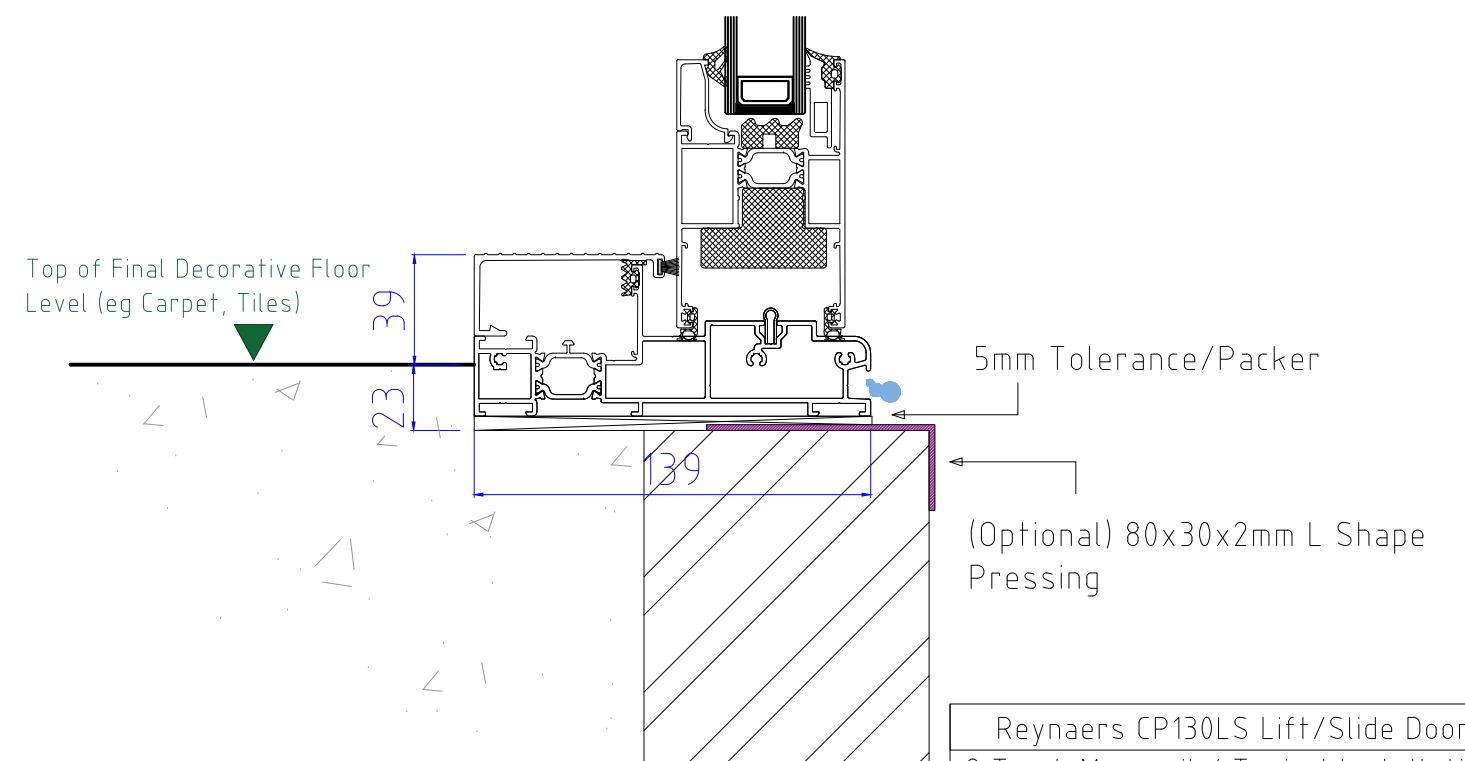

OUTSIDE TRACK

Reynaers CP130LS Lift/Slide Door
2 Track Monorail / Typical Installation