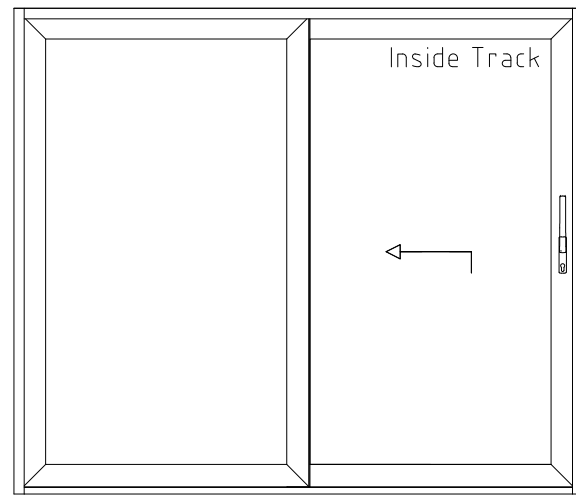

SECTION A-A

SECTION C-C

SECTION B-B

TRICKLE VENT ADD-ON SECTION  
(If Required)

Reynaers CP130LS Lift/Slide Door  
2 Track System / XO OX XX

www.exetertradealuminium.co.uk  
sales@exetertradealuminium.co.uk