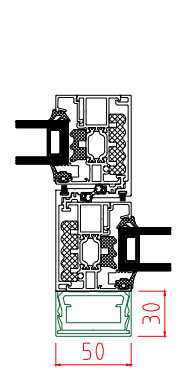

69mm Interlock  
35 x 60mm Externally & Internally  
|IXX: 221.76

98mm Interlock  
39 x 37mm Externally  
|IXX: 96.145

98mm Interlock  
39 x 37mm Internally  
|IXX: 96.145

98mm Interlock  
39 x 37mm Externally & Internally  
|IXX: 128.84

50mm Interlock  
50 x 30mm Externally  
|IXX: 86.50

50mm Interlock  
50 x 30mm Internally  
|IXX: 86.50

50mm Interlock  
50 x 30mm Internally & Externally  
|IXX: 86.50

Full Height External Pull Handles  
××Applicable to OXXO and XXXX Doors Only

98mm Interlock  
35 x 60mm Externally  
|IXX: 163.61

98mm Interlock  
35 x 60mm Internally  
|IXX: 163.61

98mm Interlock  
39 x 37mm Externally & Internally  
|IXX: 186.31

50mm Interlock  
50 x 50mm Externally  
|IXX: 113.00