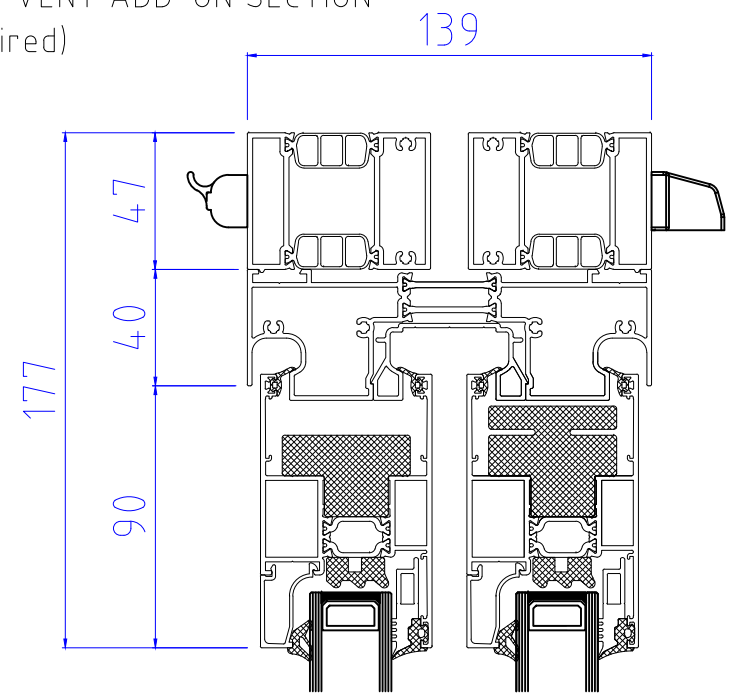

Reynaers CP130LS Lift/Slide Door
2 Track System / OX0

www.exetertradealuminium.co.uk
sales@exetertradealuminium.co.uk

01392 537070 06-10-22