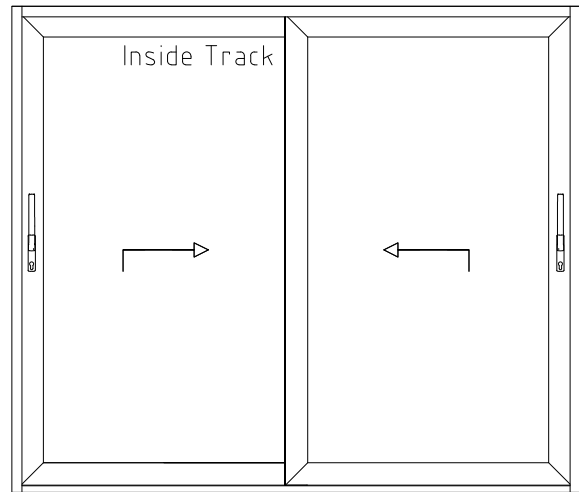

SECTION A-A

SECTION C-C

SECTION B-B

TRICKLE VENT ADD-ON SECTION  
(If Required)

Reynaers CP130LS Lift/Slide Door  
2 Track System / XO OX XX

www.exetertradealuminium.co.uk  
sales@exetertradealuminium.co.uk