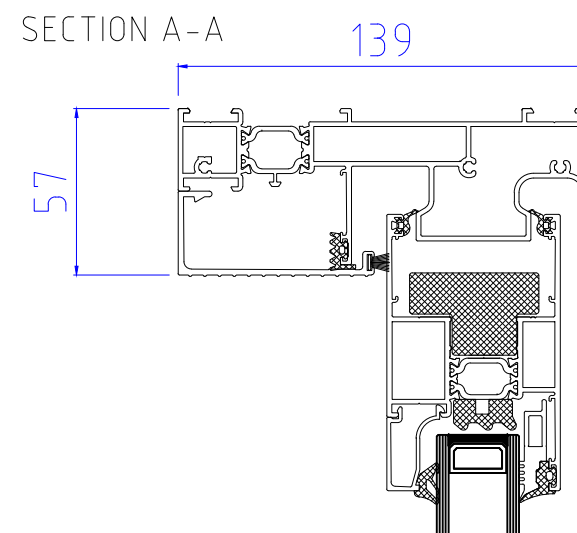

SECTION B-B