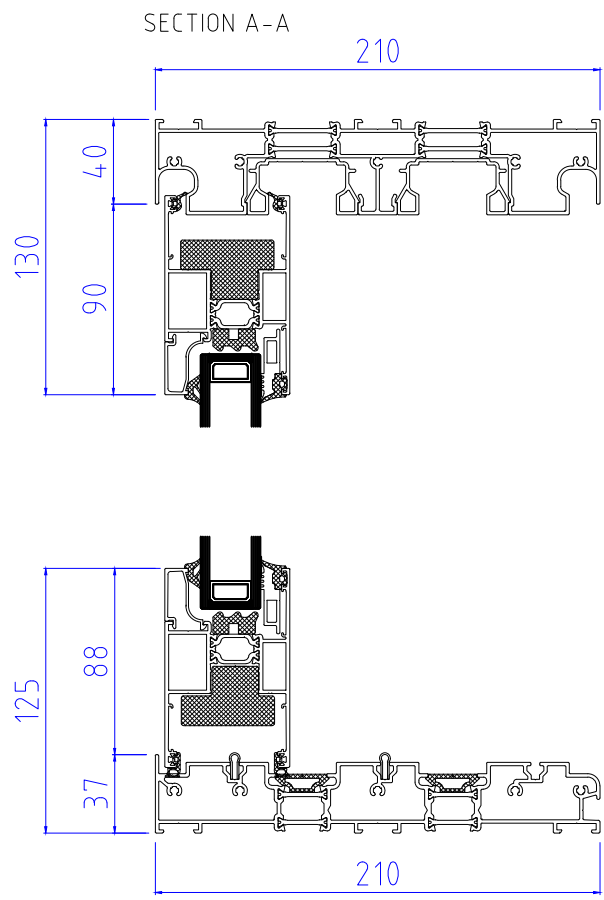

Reynaers CP130LS Lift/Slide Door
3 Track System / OXX XXO XXX

www.exetertradealuminium.co.uk
sales@exetertradealuminium.co.uk

01392 537070 | 06-10-22