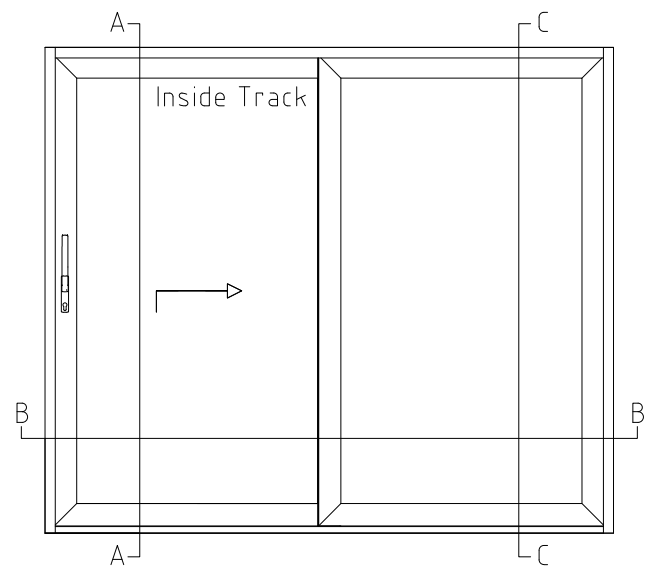

SECTION A-A

SECTION C-C

SECTION B-B

TRICKLE VENT ADD-ON SECTION  
(If Required)

Reynaers CP130LS Lift/Slide Door  
2 Track System / XO OX XX

www.exetertradealuminium.co.uk  
sales@exetertradealuminium.co.uk