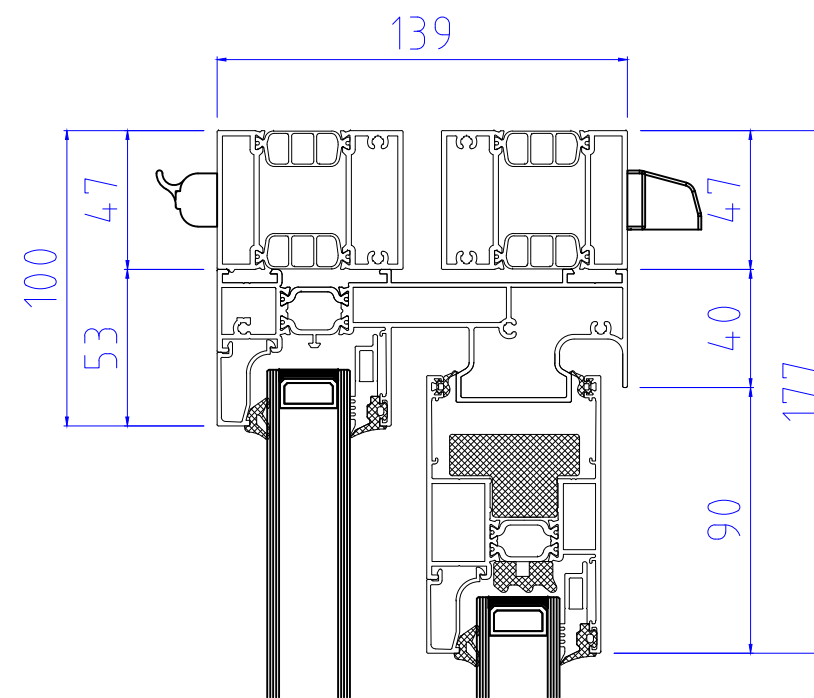

TRICKLE VENT ADD-ON SECTION
(If Required)