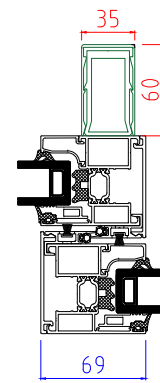

69mm Interlock
39 x 37mm Internally
|IXX: 86.35