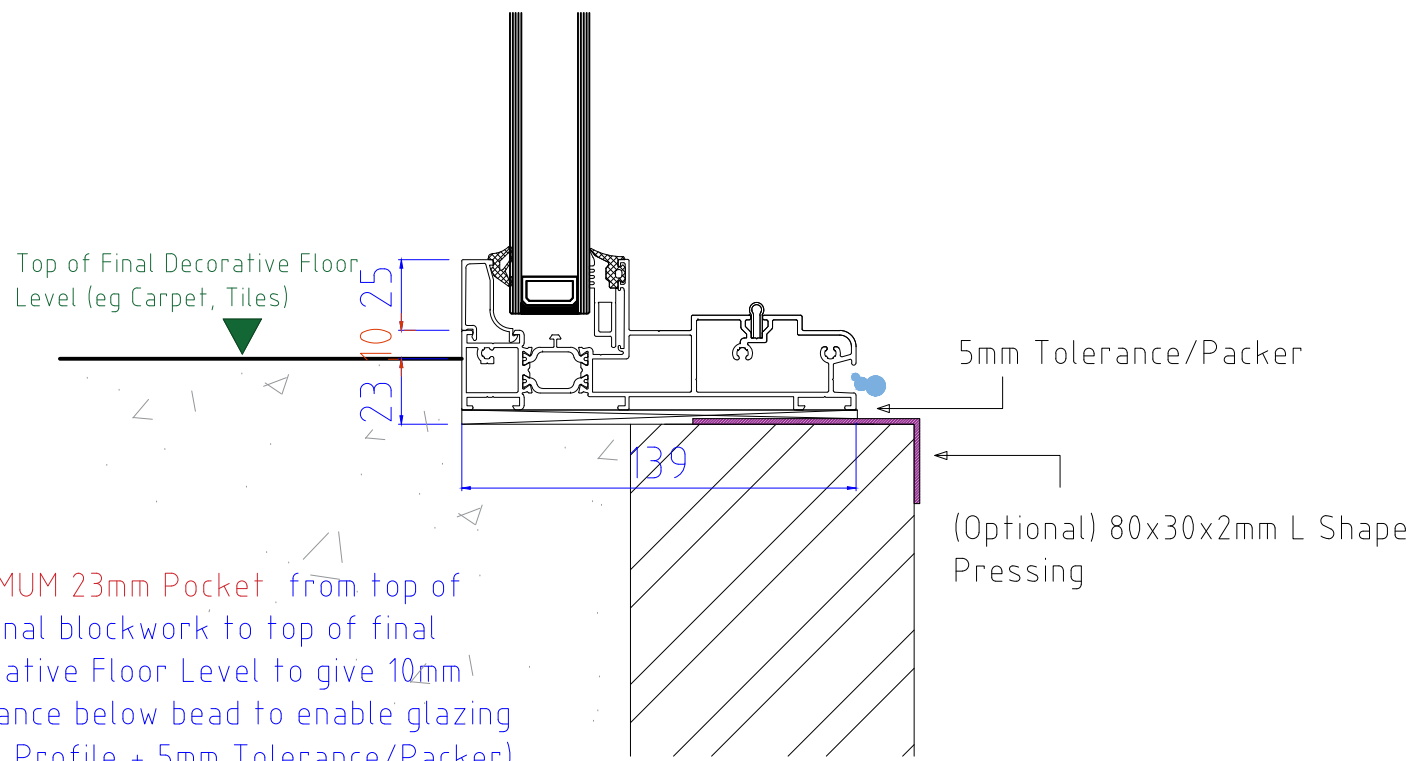

OUTSIDE TRACK

Reynaers CP130LS Lift/Slide Door
2 Track Monorail / Typical Installation