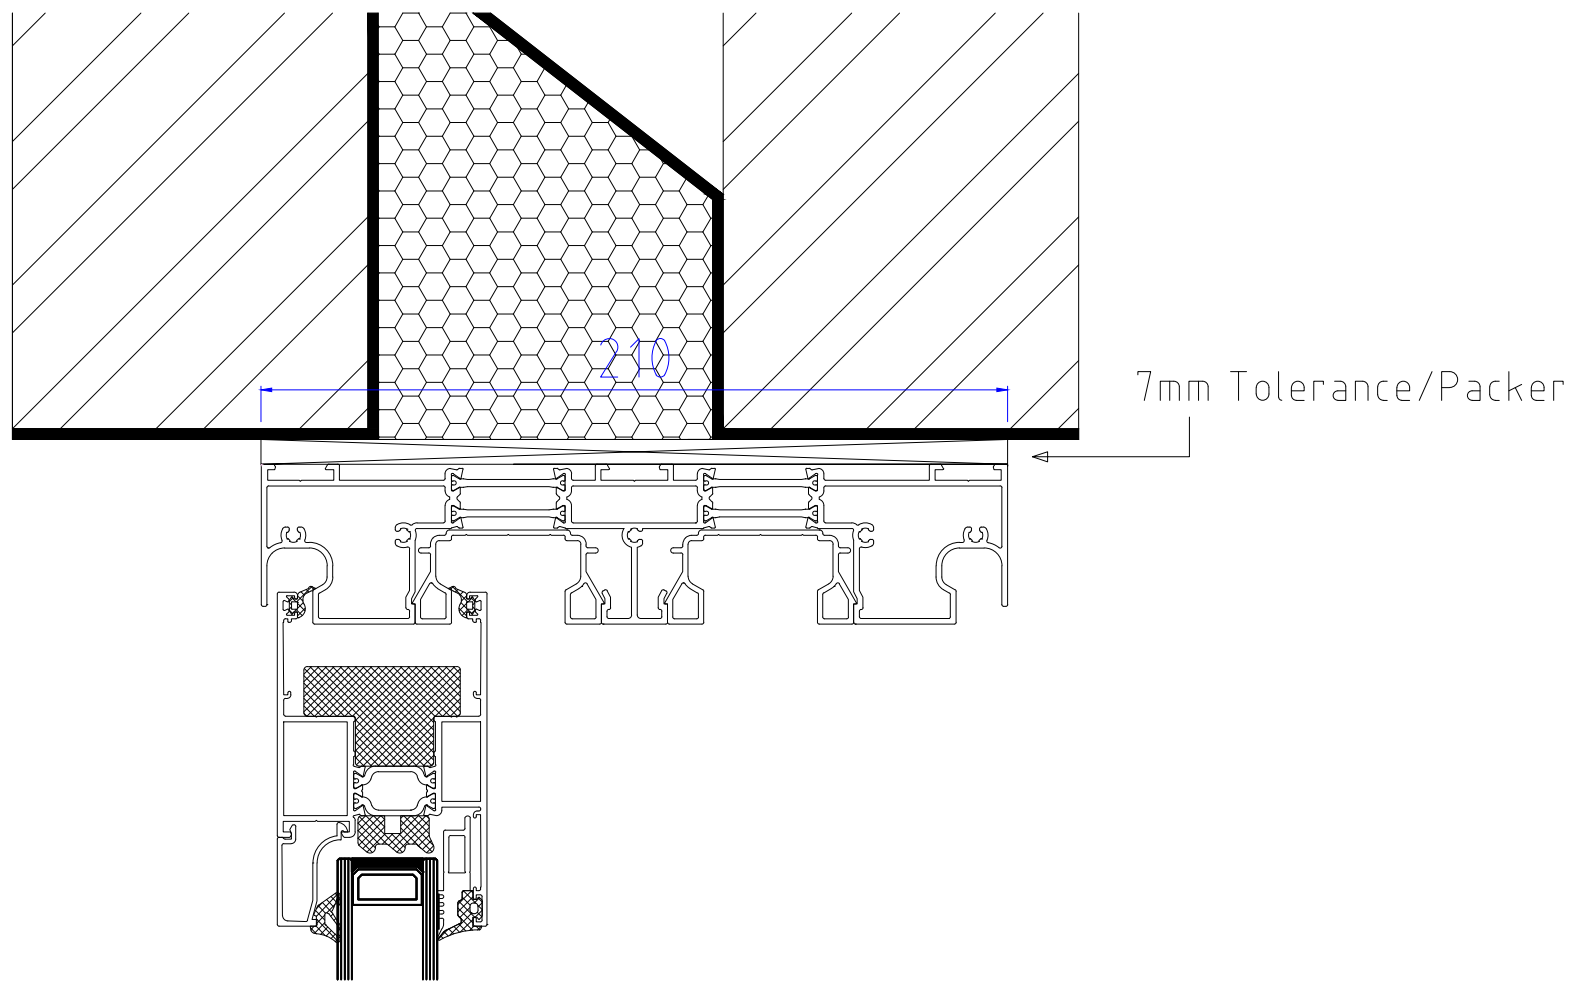

Reynaers CP130LS Lift/Slide Door	
3 Track System / Typical Installation	
www.exetertradealuminium.co.uk	
sales@exetertradealuminium.co.uk	
01392 537070	06-10-22