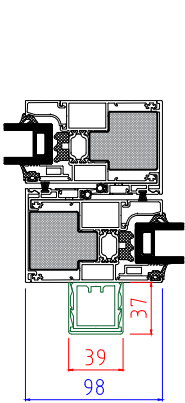

CP130LS Reinforcement Options

××Unable to use internal reinforcement where on meeting stiles where a handle is mounted

69mm Interlock  
35 x 60mm Externally  
|IXX: 141.77

69mm Interlock  
35 x 60mm Internally  
|IXX: 141.77

69mm Interlock  
35 x 60mm Externally & Internally  
|IXX: 221.76

98mm Interlock  
39 x 37mm Externally  
|IXX: 96.145

98mm Interlock  
39 x 37mm Internally  
|IXX: 96.145

98mm Interlock  
39 x 37mm Externally & Internally  
|IXX: 128.84

50mm Interlock  
50 x 30mm Externally  
|IXX: 86.50

50mm Interlock  
50 x 30mm Internally  
|IXX: 86.50

50mm Interlock  
50 x 30mm Internally & Externally  
|IXX: 86.50

Full Height External Pull Handles  
××Applicable to OXXO and XXXX Doors Only

98mm Interlock  
35 x 60mm Externally  
|IXX: 163.61

98mm Interlock  
35 x 60mm Internally  
|IXX: 163.61

98mm Interlock  
39 x 37mm Externally & Internally  
|IXX: 186.31

50mm Interlock  
50 x 50mm Externally  
|IXX: 113.00