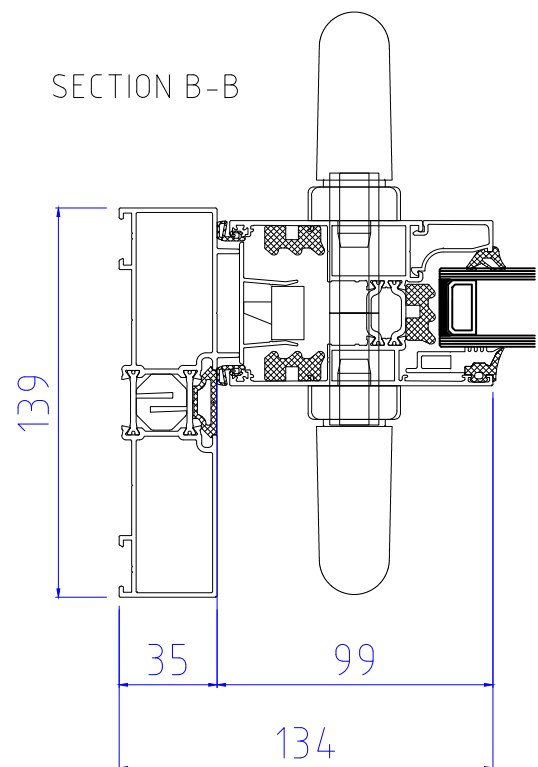

SECTION B-B