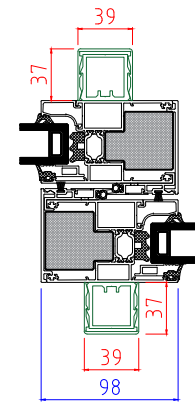

CP130LS Reinforcement Options

××Unable to use internal reinforcement where on meeting stiles where a handle is mounted

69mm Interlock  
35 x 60mm Externally  
|IXX: 141.77

69mm Interlock  
35 x 60mm Internally  
|IXX: 141.77

69mm Interlock  
35 x 60mm Externally & Internally  
|IXX: 221.76

98mm Interlock  
39 x 37mm Externally  
|IXX: 96.145

98mm Interlock  
39 x 37mm Internally  
|IXX: 96.145

98mm Interlock  
39 x 37mm Externally & Internally  
|IXX: 128.84

50mm Interlock  
50 x 30mm Externally  
|IXX: 86.50

50mm Interlock  
50 x 30mm Internally  
|IXX: 86.50

50mm Interlock  
50 x 30mm Internally & Externally  
|IXX: 86.50

Full Height External Pull Handles  
××Applicable to OXXO and XXXX Doors Only

98mm Interlock  
35 x 60mm Externally  
|IXX: 163.61

98mm Interlock  
35 x 60mm Internally  
|IXX: 163.61

98mm Interlock  
39 x 37mm Externally & Internally  
|IXX: 186.31

50mm Interlock  
50 x 50mm Externally  
|IXX: 113.00