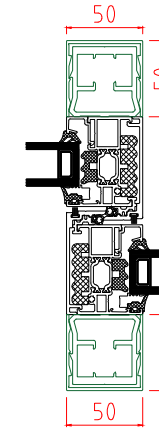

50mm Interlock
50 x 30mm Internally
|IXX: 113.00

50mm Interlock
50 x 30mm Internally & Externally
|IXX: 164.00