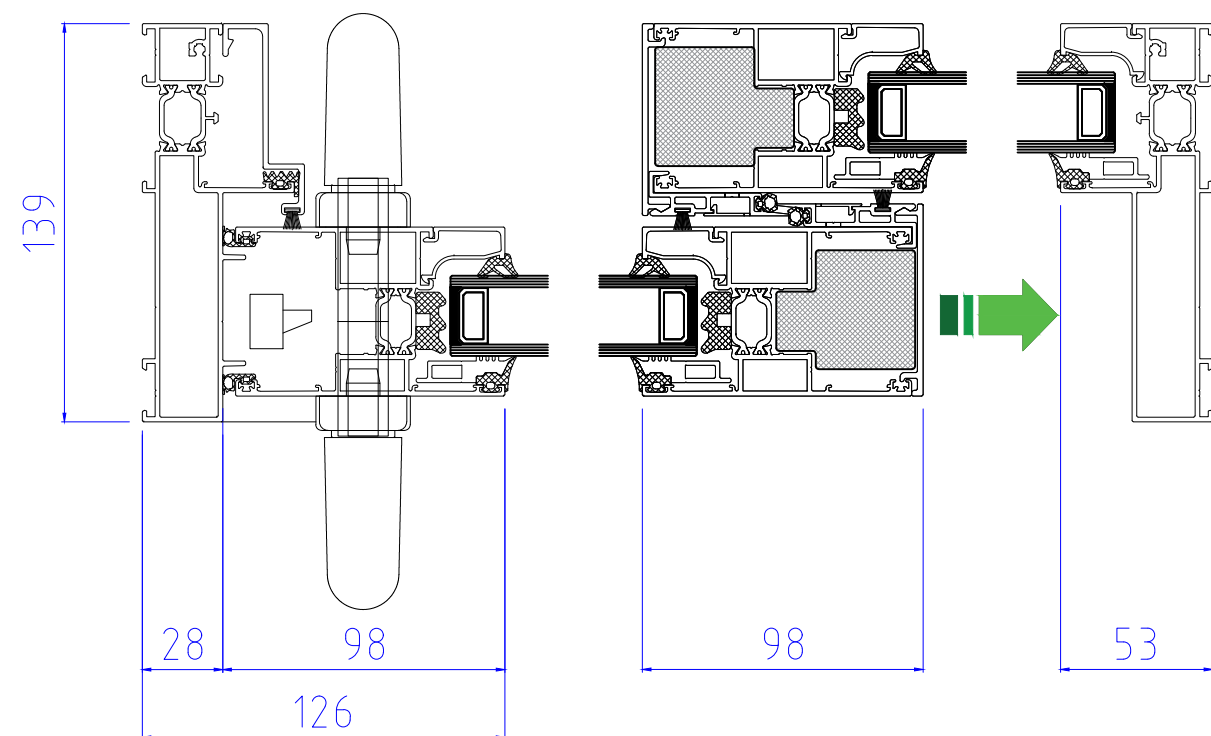

SECTION B-B

Reynaers CP130LS Lift/Slide Door
2 Track Monorail / OX X0

www.exetertradealuminium.co.uk
sales@exetertradealuminium.co.uk

01392 537070 | 06-10-22