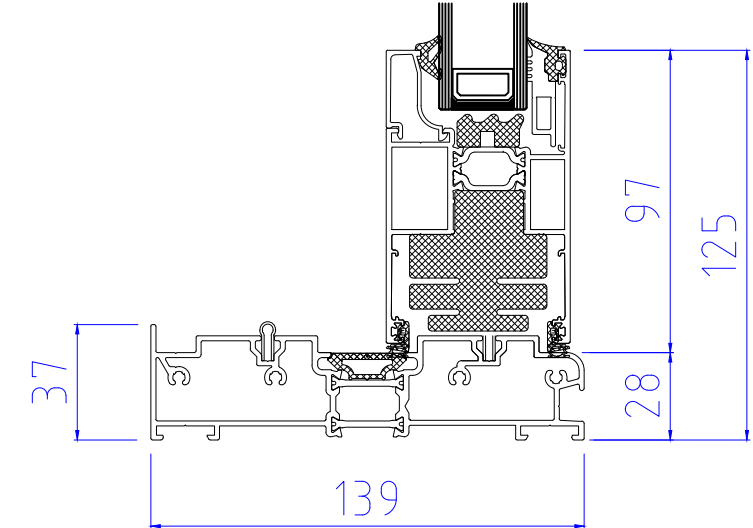

SECTION C-C

Reynaers CP130LS Lift/Slide Door
2 Track System / XO OX XX

www.exetertradealuminium.co.uk
sales@exetertradealuminium.co.uk

01392 537070

06-10-22