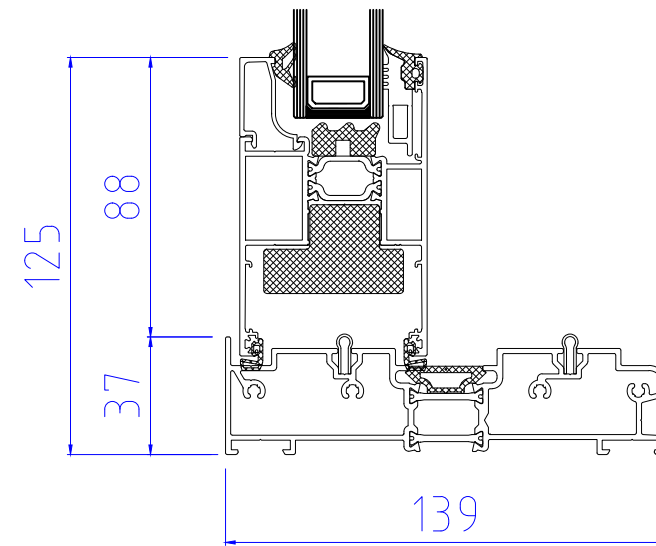

SECTION C-C

Reynaers CP130LS Lift/Slide Door
2 Track System / XO OX XX

www.exetertradealuminium.co.uk
sales@exetertradealuminium.co.uk

01392 537070

06-10-22