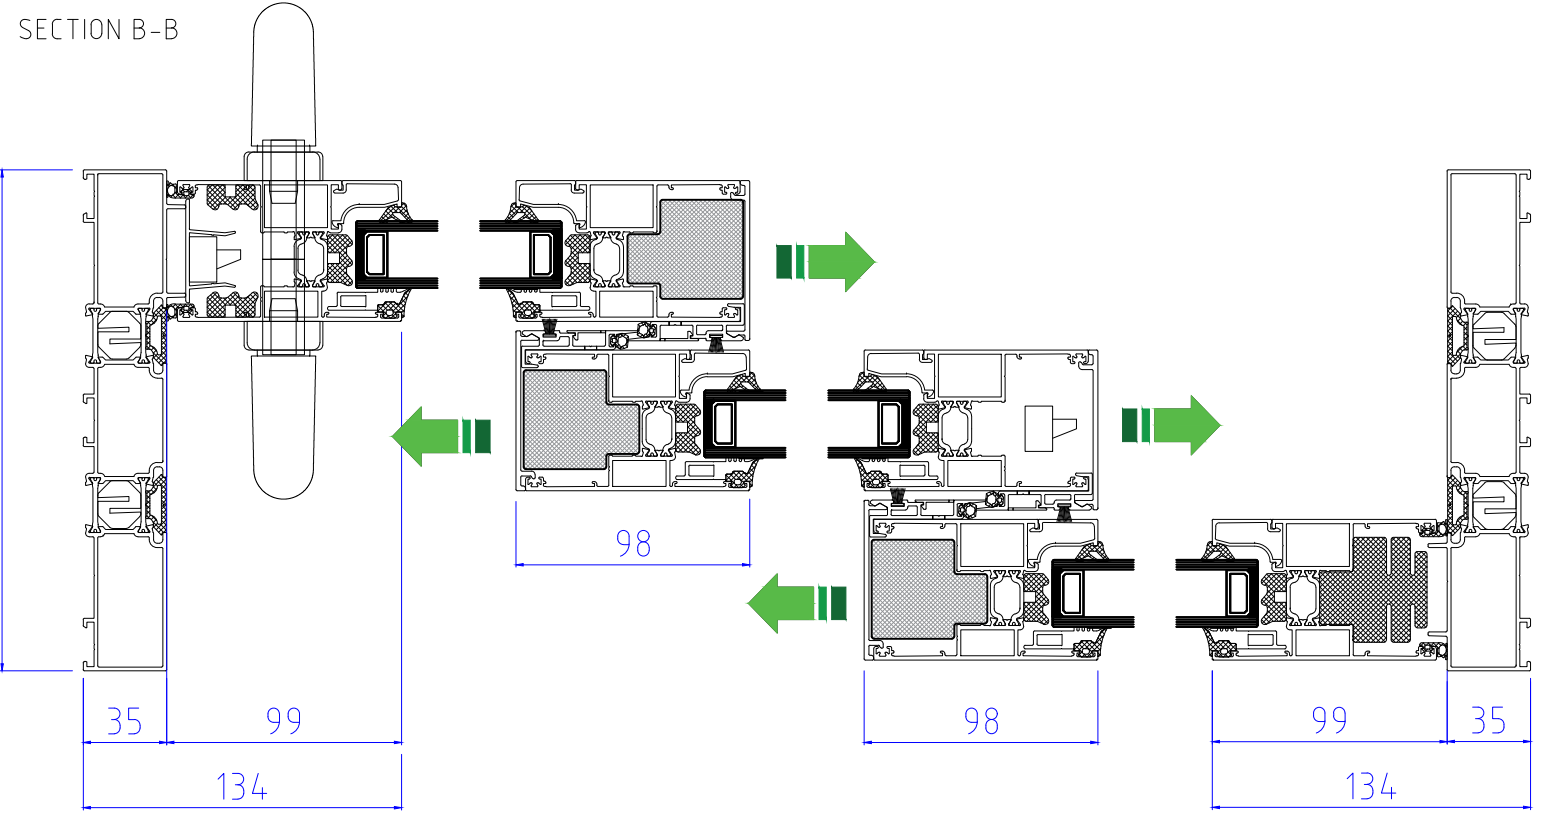

Reynaers CP130LS Lift/Slide Door
3 Track System / OXX XXO XXX

www.exetertradealuminium.co.uk
sales@exetertradealuminium.co.uk

01392 537070 | 06-10-22