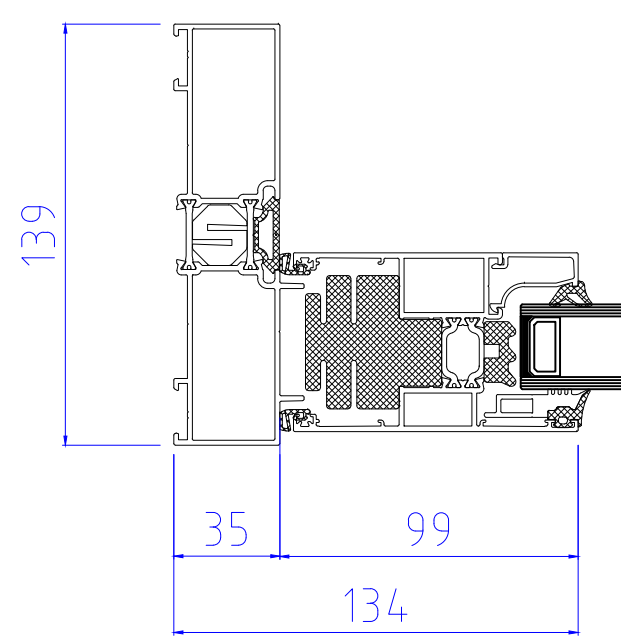

SECTION B-B