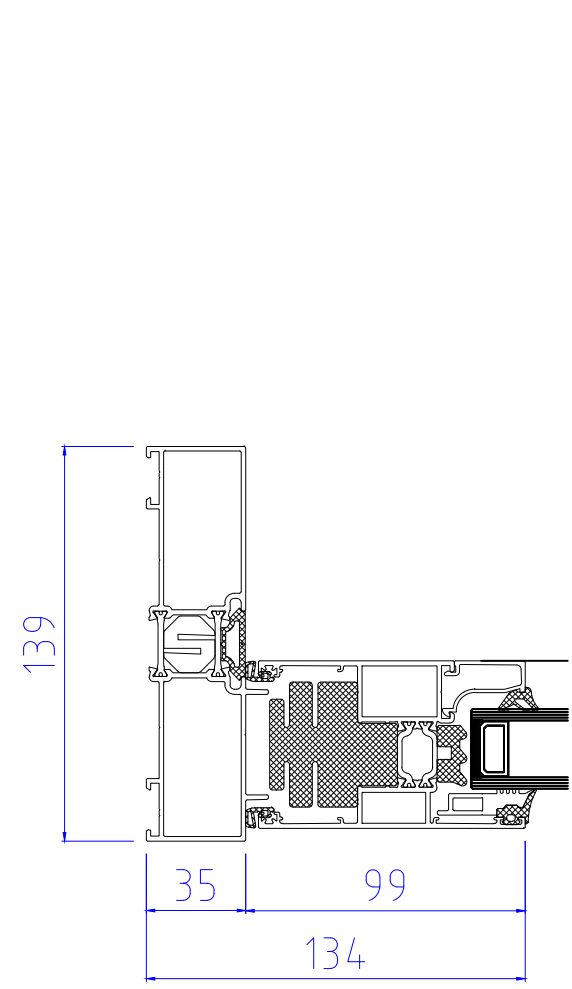

NOTE:
To prevent the handles clashing in the corner, they are moved along to the adjacent meeting stile internally - no external handles or locking

SECTION A-A