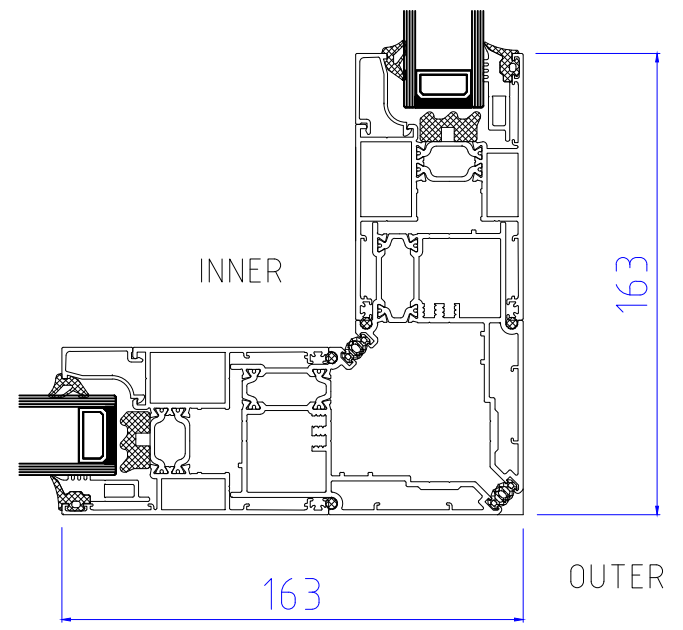

NOTE:
To prevent the handles clashing in the corner, they are moved along to the adjacent meeting stile internally - no external handles or locking

SECTION A-A