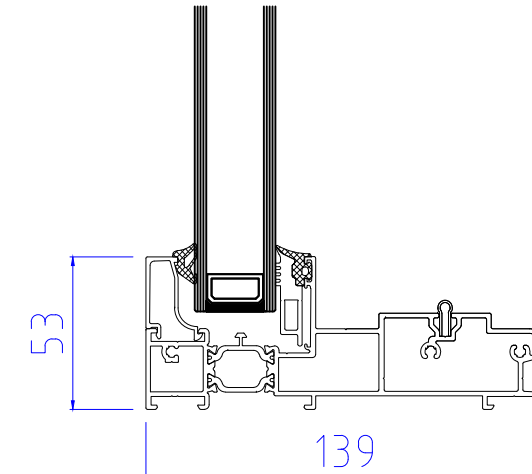

SECTION B-B