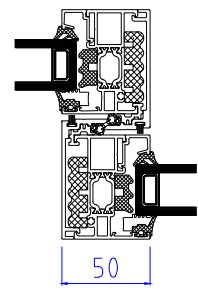

69mm Interlock  
39 x 37mm Externally  
|IXX: 86.35

69mm Interlock  
39 x 37mm Internally  
|IXX: 86.35

69mm Interlock  
39 x 37mm Externally & Internally  
|IXX: 116.20

50mm Interlock  
50 x 70mm Externally  
|IXX: 160.90

50mm Interlock  
50 x 70mm Internally  
|IXX: 160.90

50mm Interlock  
50 x 70mm Internally & Externally  
|IXX: 257.50

CP130LS Interlock Options

|IXX: 63.46

|IXX: 48.94

|IXX: 54.00

×× 98mm Interlock must be used on meeting stiles where a handle is mounted  
×× Use of 50mm and 69mm Interlocks dependent on door size/height

CP130LS Reinforcement Options

××Unable to use internal reinforcement where on meeting stiles where a handle is mounted

69mm Interlock  
35 x 60mm Externally  
|IXX: 141.77

69mm Interlock  
35 x 60mm Internally  
|IXX: 141.77

69mm Interlock  
35 x 60mm Externally & Internally  
|IXX: 221.76

98mm Interlock  
39 x 37mm Externally  
|IXX: 96.145

98mm Interlock  
39 x 37mm Internally  
|IXX: 96.145

98mm Interlock  
39 x 37mm Externally & Internally  
|IXX: 128.84