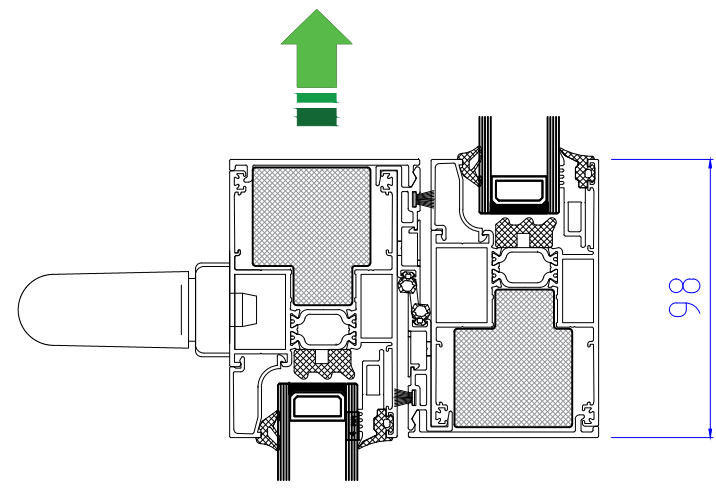

NOTE:  
To prevent the handles clashing in the corner, they are moved along to the adjacent meeting stile internally - no external handles or locking

SECTION A-A

Reynaers CP130LS Lift/Slide Door	
2 Track Corner Door / Outer Corner	
	
www.exetertradealuminium.co.uk	
sales@exetertradealuminium.co.uk	
01392 537070	06-10-22