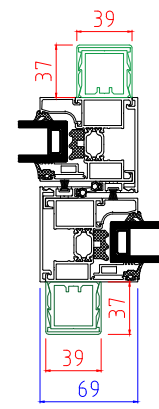

69mm Interlock  
39 x 37mm Externally  
|IXX: 86.35

69mm Interlock  
39 x 37mm Internally  
|IXX: 86.35

69mm Interlock  
39 x 37mm Externally & Internally  
|IXX: 116.20

50mm Interlock  
50 x 70mm Externally  
|IXX: 160.90

50mm Interlock  
50 x 70mm Internally  
|IXX: 160.90

50mm Interlock  
50 x 70mm Internally & Externally  
|IXX: 257.50

CP130LS Interlock Options

|IXX: 63.46

|IXX: 48.94

|IXX: 54.00

×× 98mm Interlock must be used on meeting stiles where a handle is mounted  
×× Use of 50mm and 69mm Interlocks dependent on door size/height

69mm Interlock  
35 x 60mm Externally & Internally  
|IXX: 221.76

98mm Interlock  
39 x 37mm Externally  
|IXX: 96.145

98mm Interlock  
39 x 37mm Internally  
|IXX: 96.145

98mm Interlock  
39 x 37mm Externally & Internally  
|IXX: 128.84

50mm Interlock  
50 x 30mm Externally  
|IXX: 86.50

50mm Interlock  
50 x 30mm Internally  
|IXX: 86.50

50mm Interlock  
50 x 30mm Internally & Externally  
|IXX: 86.50

Full Height External Pull Handles  
××Applicable to OXXO and XXXX Doors Only