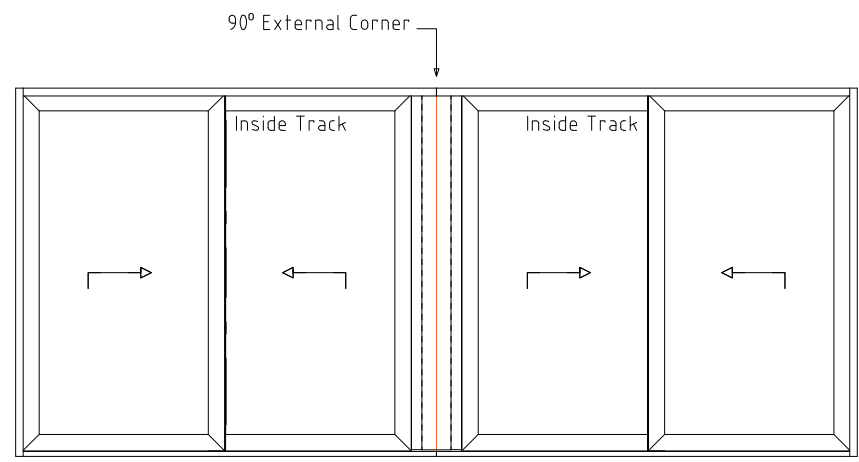

NOTE:  
To prevent the handles clashing in the corner, they are moved along to the adjacent meeting stile internally - no external handles or locking

SECTION A-A

Reynaers CP130LS Lift/Slide Door	
2 Track Corner Door / Outer Corner	
	
www.exetertradealuminium.co.uk	
sales@exetertradealuminium.co.uk	
01392 537070	06-10-22