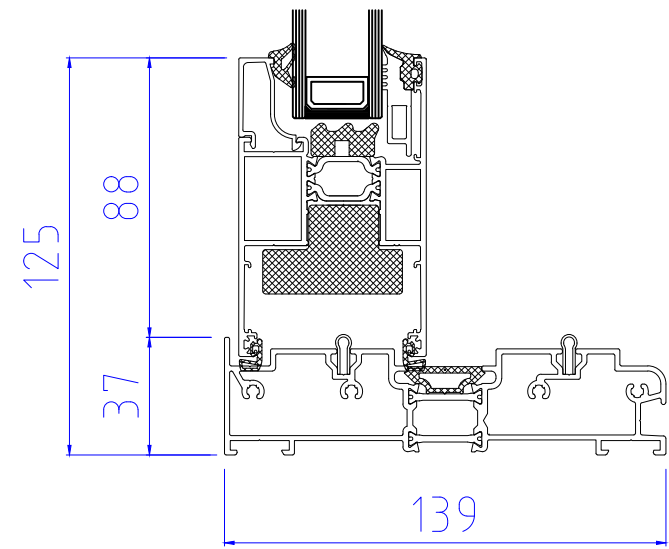

TRICKLE VENT ADD-ON SECTION
(If Required)

Reynaers CP130LS Lift/Slide Door
2 Track System / OXX0 XXXX

www.exetertradealuminium.co.uk
sales@exetertradealuminium.co.uk

01392 537070 | 06-10-22