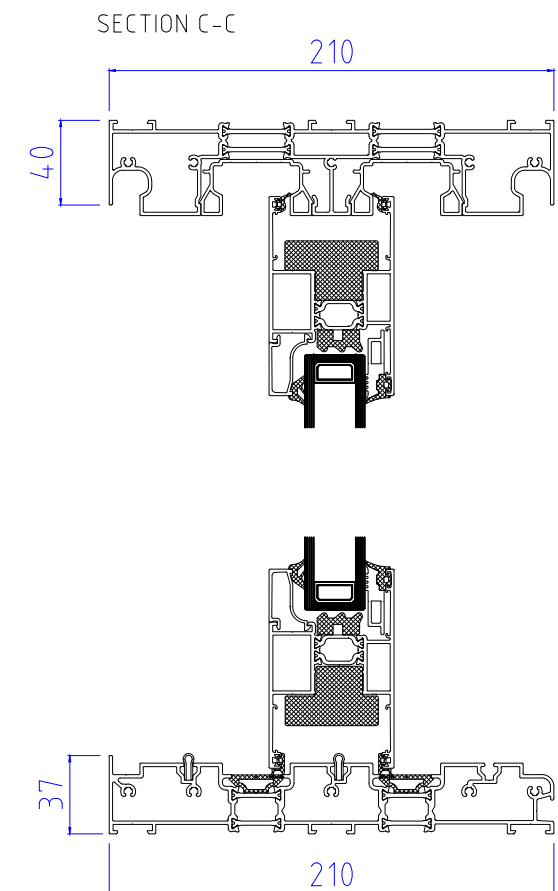

Reynaers CP130LS Lift/Slide Door
3 Track System / OXX XXO XXX

www.exetertradealuminium.co.uk
sales@exetertradealuminium.co.uk

01392 537070 | 06-10-22