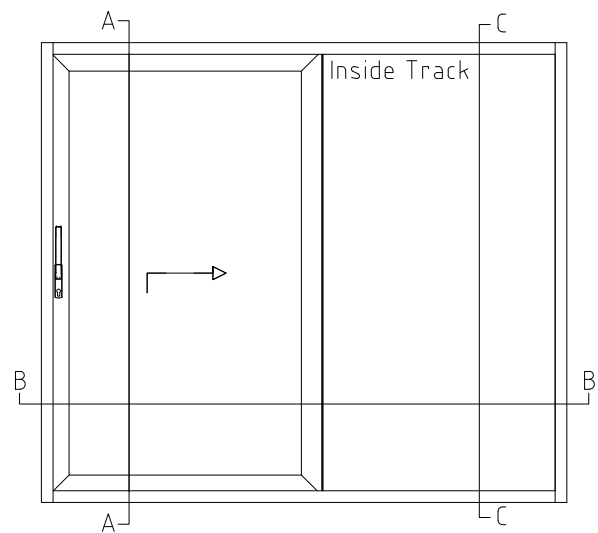

SECTION B-B