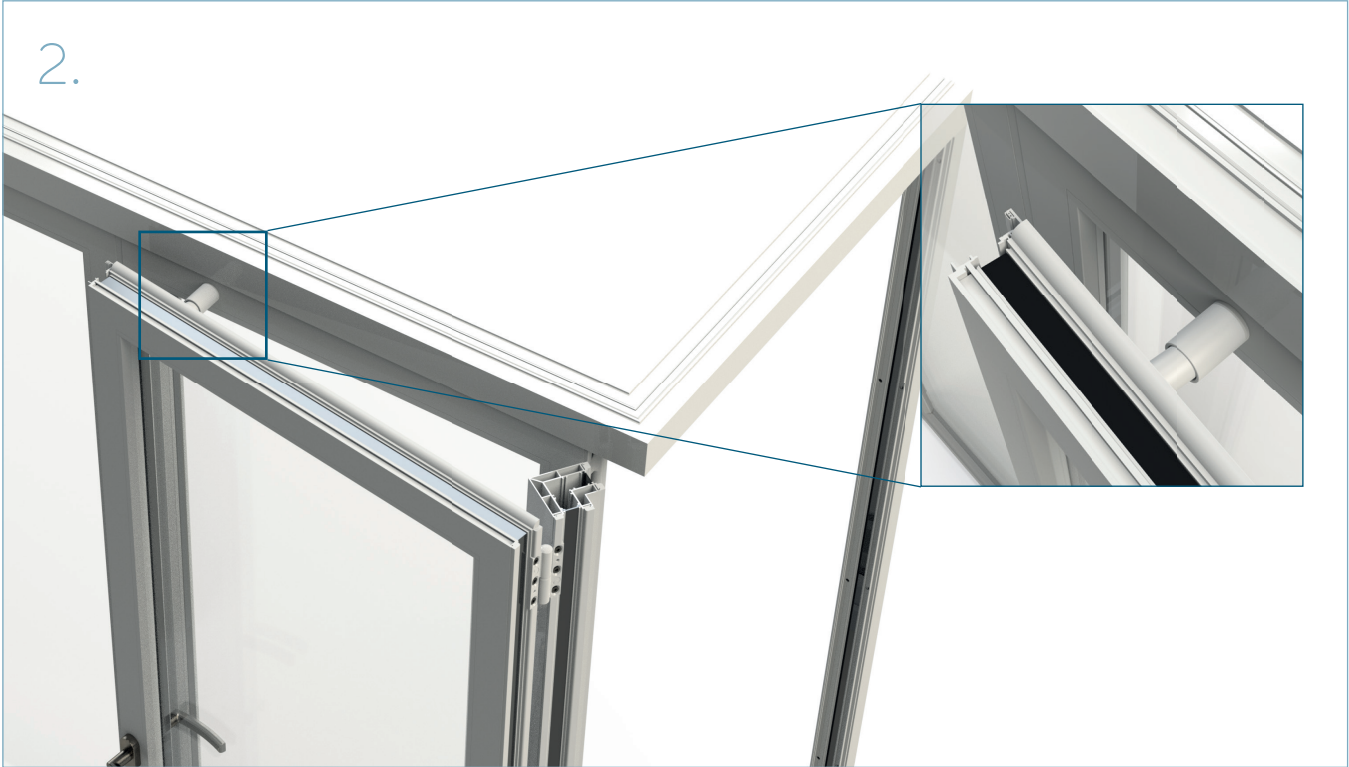

origin
DOORS AND WINDOWS

Magnetic keeps

90° Magnetic Keep

External Moving Corner Post Opening In
Internal Moving Corner Post Opening Out

1.

(Be aware that when installing the plate, there will be movement of the magnet on the plate as the doors are opened.)

2.

270° Magnetic Keep

External Moving Corner Post Opening Out
Internal Moving Corner Post Opening In

270° Magnetic Keep

3.

4.

origin
DOORS AND WINDOWS

Origin Global,
Sands 10 Industrial Estate, Hillbottom Road,
High Wycombe, Buckinghamshire, HP12 4HS