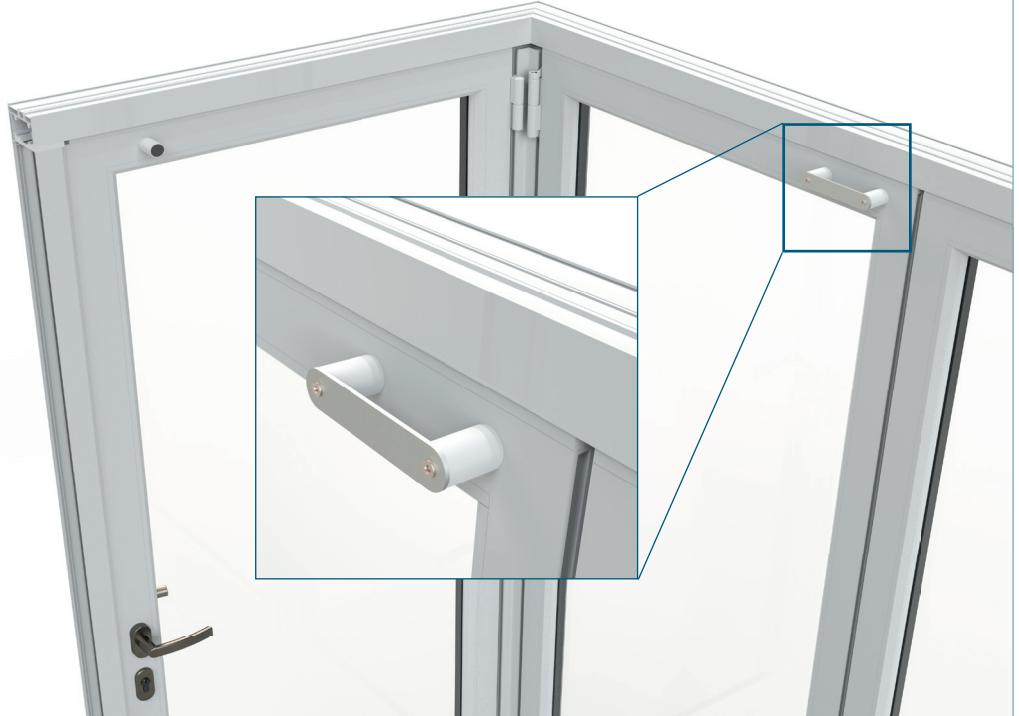

origin
DOORS AND WINDOWS

Magnetic keeps

90° Magnetic Keep

External Moving Corner Post Opening In
Internal Moving Corner Post Opening Out

1.

(Be aware that when installing the plate, there will be movement of the magnet on the plate as the doors are opened.)

2.

270° Magnetic Keep

External Moving Corner Post Opening Out
Internal Moving Corner Post Opening In

270° Magnetic Keep

3.

4.

origin
DOORS AND WINDOWS

Origin Global,
Sands 10 Industrial Estate, Hillbottom Road,
High Wycombe, Buckinghamshire, HP12 4HS