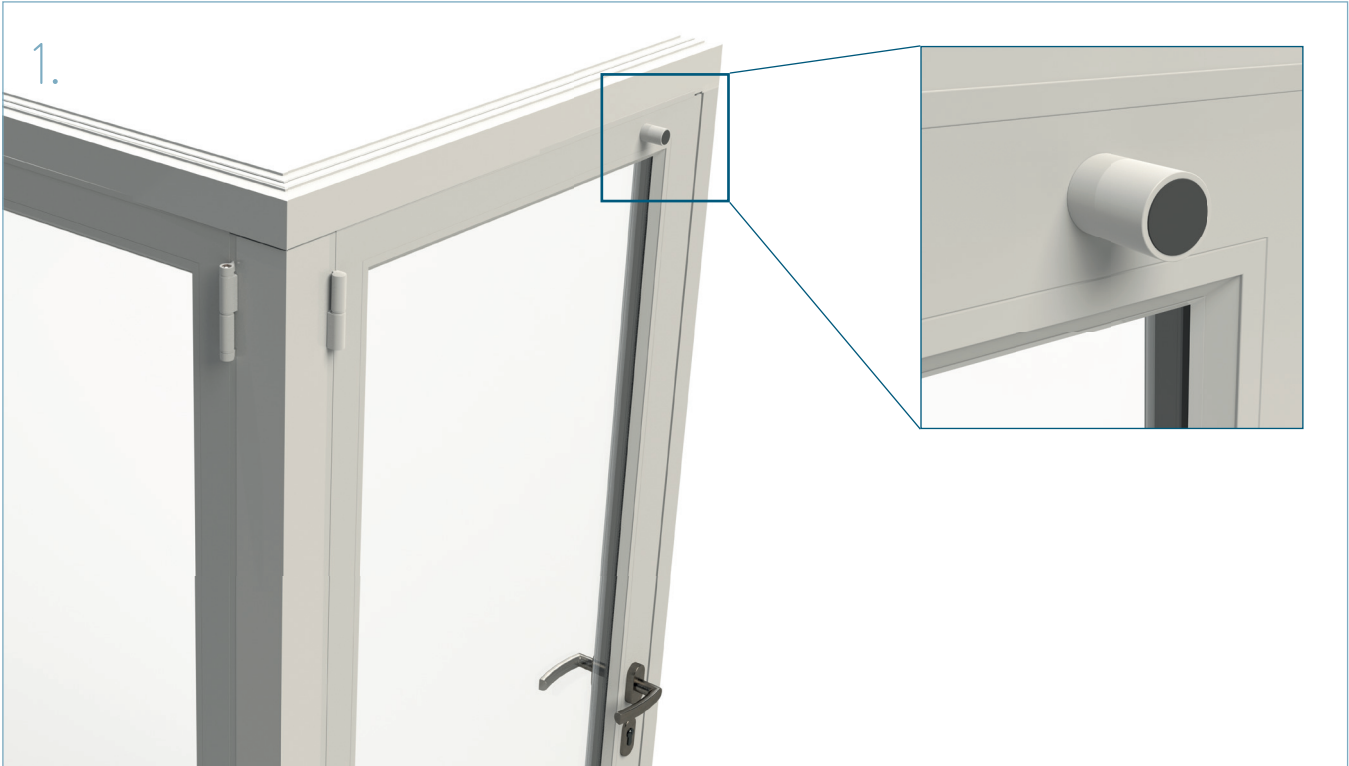

origin
DOORS AND WINDOWS

Magnetic keeps

90° Magnetic Keep

External Moving Corner Post Opening In
Internal Moving Corner Post Opening Out

1.

(Be aware that when installing the plate, there will be movement of the magnet on the plate as the doors are opened.)

2.

270° Magnetic Keep

External Moving Corner Post Opening Out
Internal Moving Corner Post Opening In

270° Magnetic Keep

3.

4.

origin
DOORS AND WINDOWS

Origin Global,
Sands 10 Industrial Estate, Hillbottom Road,
High Wycombe, Buckinghamshire, HP12 4HS