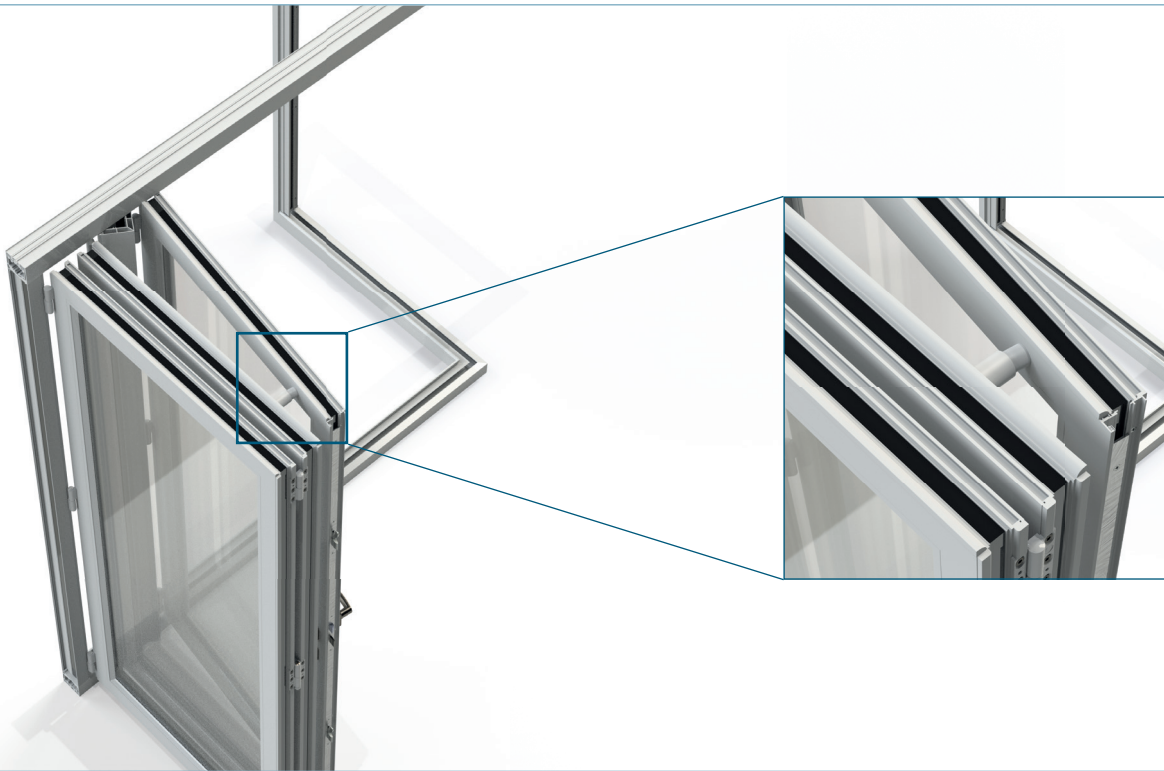

origin
DOORS AND WINDOWS

Magnetic keeps

90° Magnetic Keep

External Moving Corner Post Opening In
Internal Moving Corner Post Opening Out

1.

(Be aware that when installing the plate, there will be movement of the magnet on the plate as the doors are opened.)

2.

270° Magnetic Keep

External Moving Corner Post Opening Out
Internal Moving Corner Post Opening In

270° Magnetic Keep

3.

4.

origin
DOORS AND WINDOWS

Origin Global,
Sands 10 Industrial Estate, Hillbottom Road,
High Wycombe, Buckinghamshire, HP12 4HS