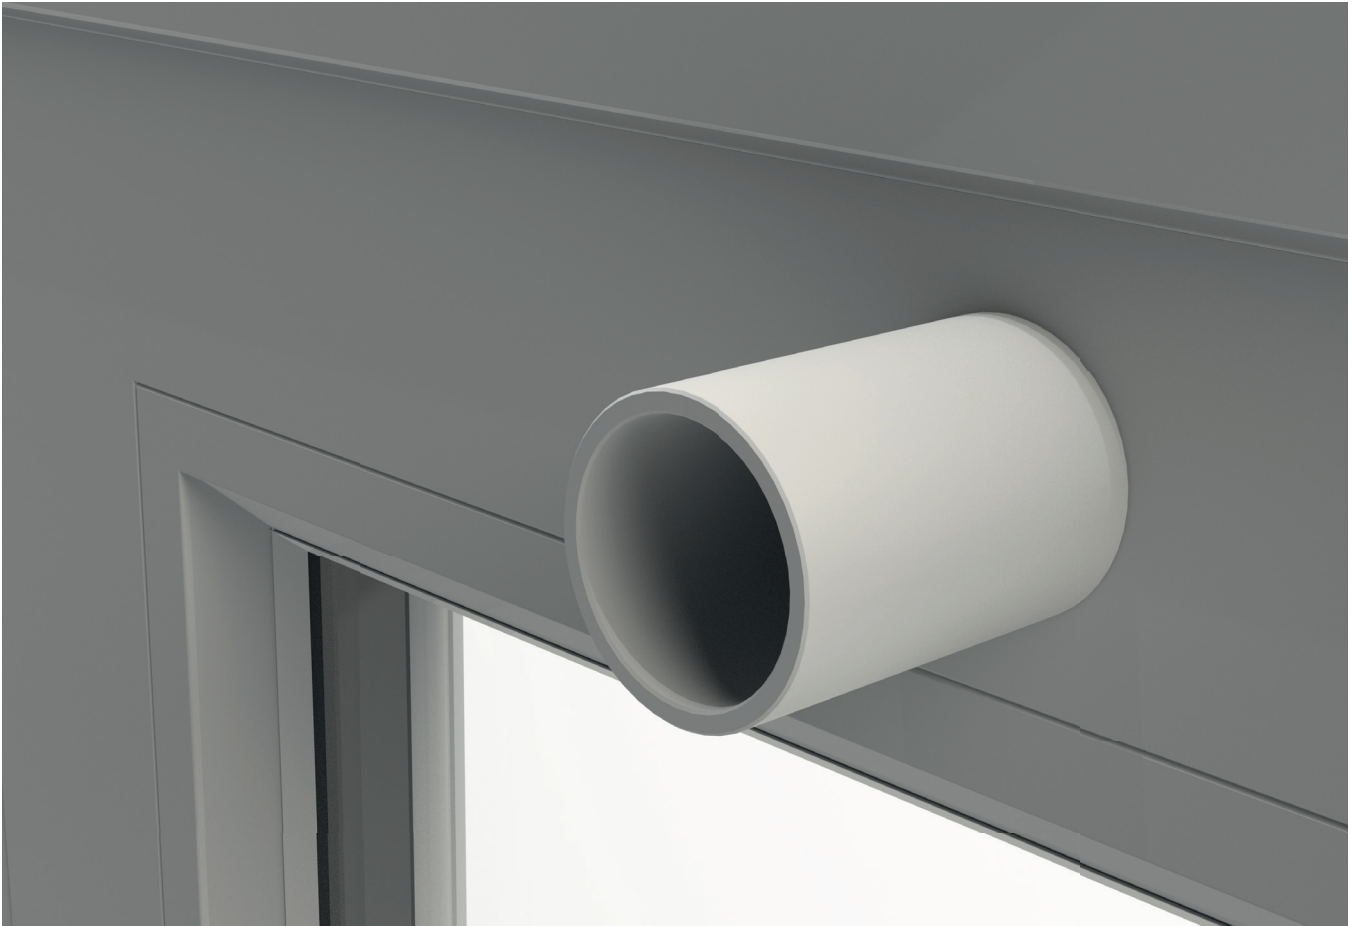

origin
DOORS AND WINDOWS

Magnetic keeps

90° Magnetic Keep

External Moving Corner Post Opening In
Internal Moving Corner Post Opening Out

1.

(Be aware that when installing the plate, there will be movement of the magnet on the plate as the doors are opened.)

2.

270° Magnetic Keep

External Moving Corner Post Opening Out
Internal Moving Corner Post Opening In

270° Magnetic Keep

3.

4.

origin
DOORS AND WINDOWS

Origin Global,
Sands 10 Industrial Estate, Hillbottom Road,
High Wycombe, Buckinghamshire, HP12 4HS