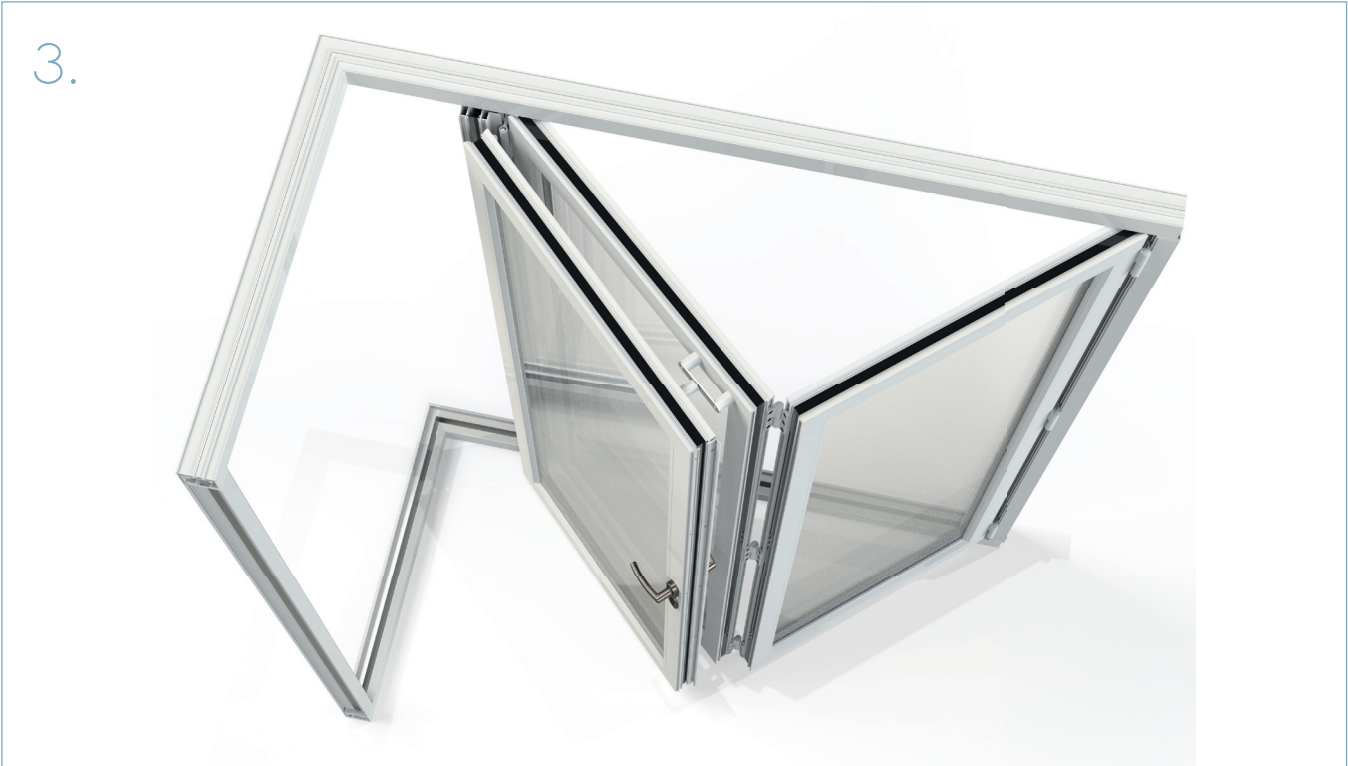

origin
DOORS AND WINDOWS

Magnetic keeps

90° Magnetic Keep

External Moving Corner Post Opening In
Internal Moving Corner Post Opening Out

1.

(Be aware that when installing the plate, there will be movement of the magnet on the plate as the doors are opened.)

2.

270° Magnetic Keep

External Moving Corner Post Opening Out
Internal Moving Corner Post Opening In

270° Magnetic Keep

3.

4.

origin
DOORS AND WINDOWS

Origin Global,
Sands 10 Industrial Estate, Hillbottom Road,
High Wycombe, Buckinghamshire, HP12 4HS